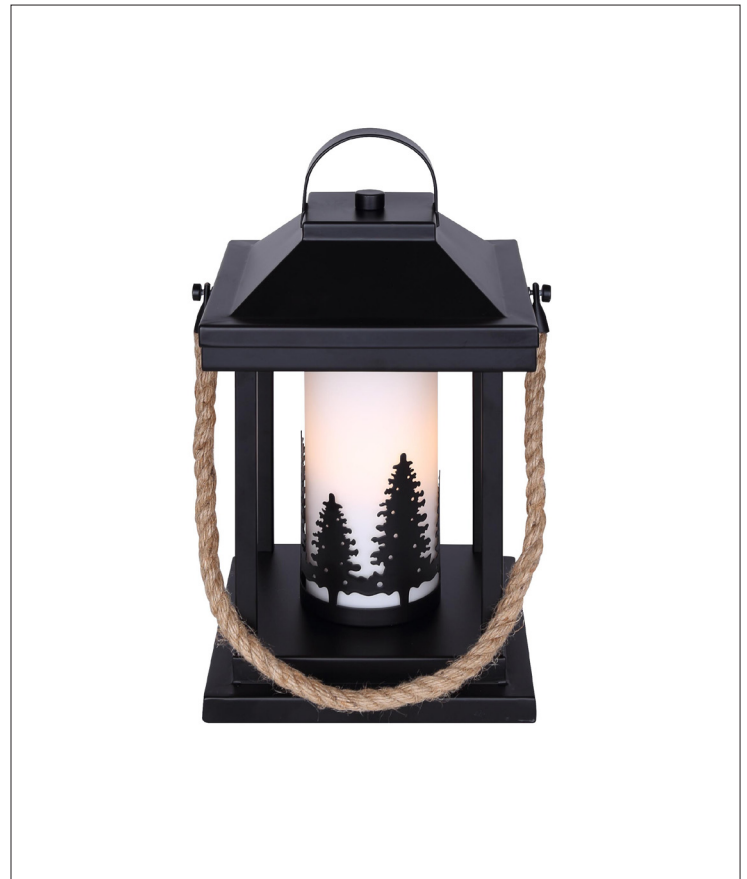

COLLIE Table lamp

part # ITL2143B13BKR

General

Size of fixture: 7 1/4" W x 12 3/4" H

Finish: matte black + rope

Glass: flat opal glass

Glass size: 3 1/8" x 6 7/8"

Base: 7" x 7"

Lamping: 60W A bulb

Switch on cord

Clear cord

Packaging

Color box: 15.75" x 10.63" x 10.63"

Color box weight: 5.29 lbs

Master box: N/A

Warranty & Safety Standards

Warranty 1 year

cCSAus

Rated for dry locations

Prepared for
Contact
Date
Presented by
Remarks

WARNING: The use of this product can expose you to chemicals including Cadmium, which is known to the State of California to cause cancer, and Lead, which is known to the State of California to cause birth defects and/or other reproductive harm. For more information go to www.P65Warnings.ca.gov.