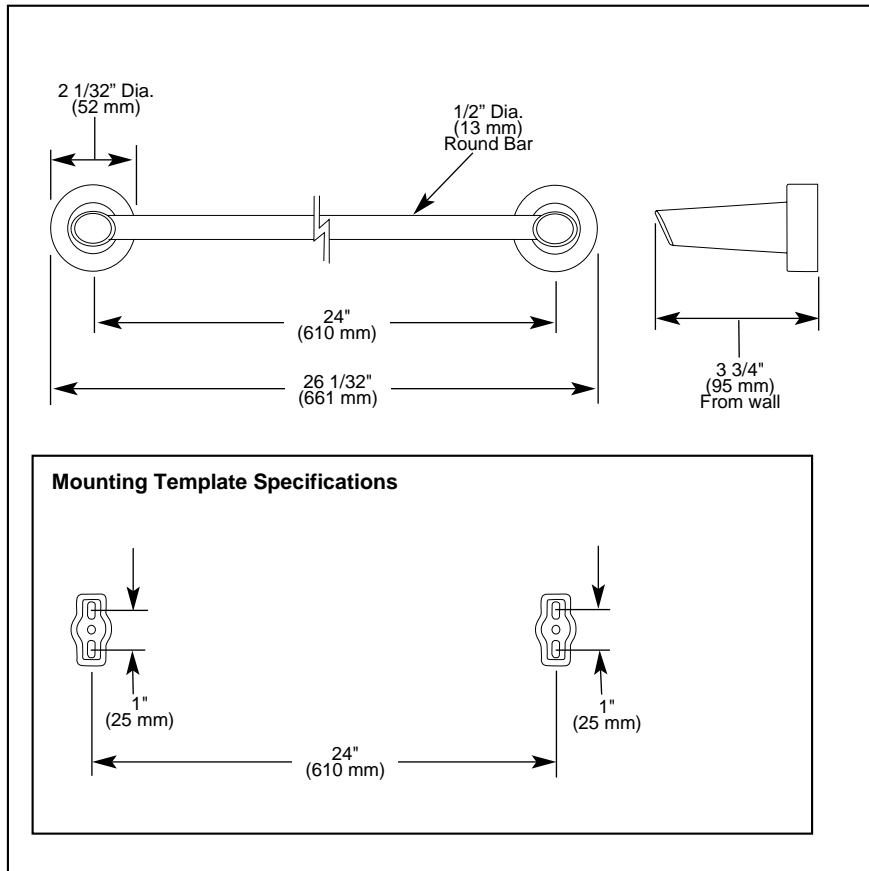

77124

Submitted Model No.: _____

Specific Features: _____

DELTA[®]

ACCESSORIES

■ 24" Towel Bar

STANDARD SPECIFICATIONS:

- Wood blocking is preferable behind all wall surfaces. If wood blocking is not available, the following fasteners are suggested: Tile/Masonry-Plastic or lead Anchors Plaster/drywall-Toggle bolts.
- Mounting hardware and mounting template included with product.