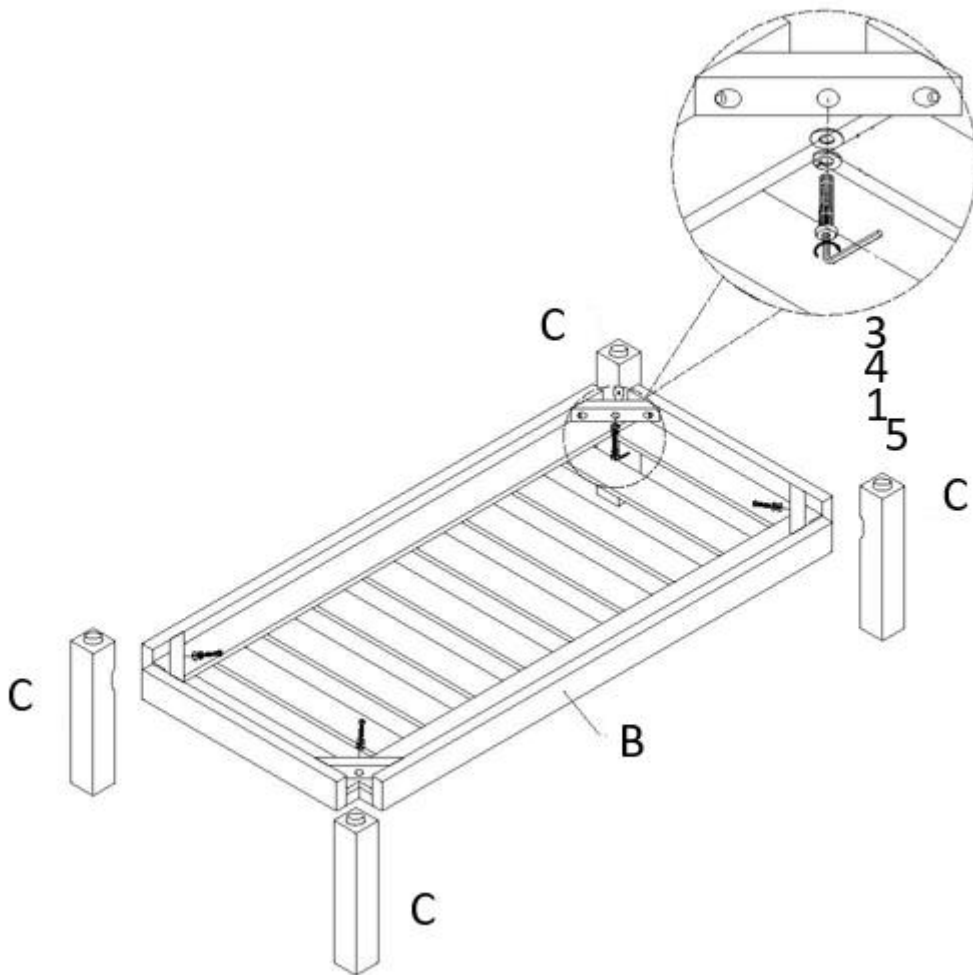

Hardware Description

1

ALLEN KEY SCREW
M6 x 60 mm
QTY 4

2

ALLEN KEY SCREW
M6 x 30 mm
QTY 4

3

WASHER
Ø 18 mm
QTY 8

4

LOCK WASHER
Ø 10 mm
QTY 8

5

ALLEN KEY
5 mm
QTY 1

Step 1

1. Attach Legs (C) to each corner of the Shelf (B) using Allen Key Screws (1), four Washers (3) and four Lock Washers (4).
2. Use Allen Key (5) to tighten.