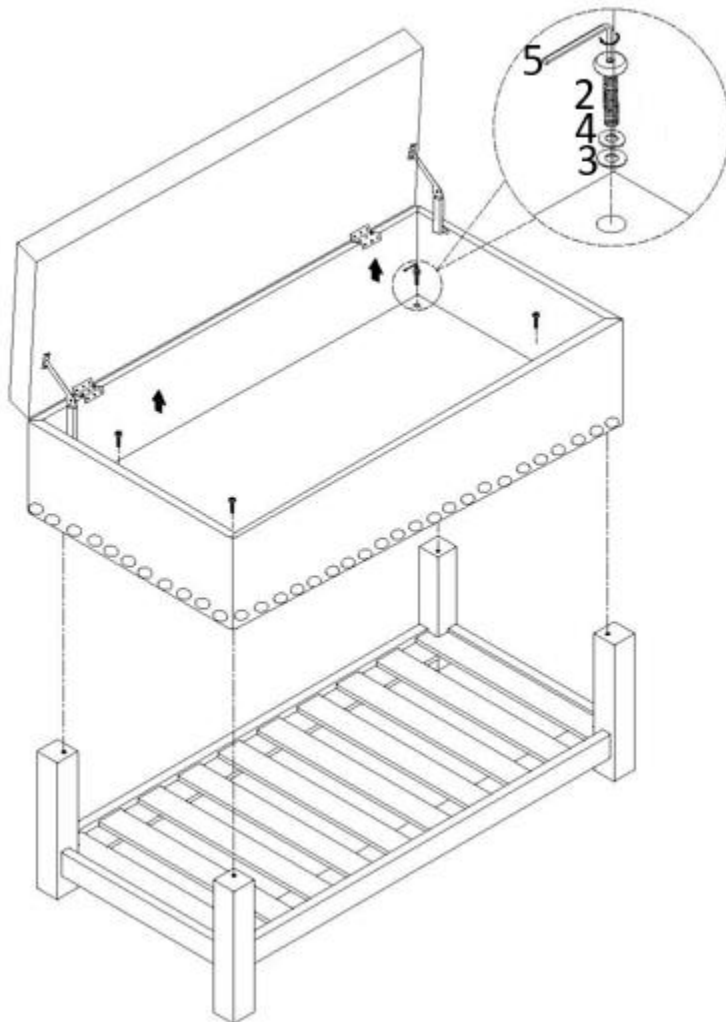

Step 2

1. Place Ottoman (A) on the assembled Shelf (B) and open the storage lid.
2. Attach Ottoman (A) to Shelf (B) using Allen Key Screws (2), four Washers (3) and four Lock Washers (4).
3. Use Allen Key (5) to tighten.