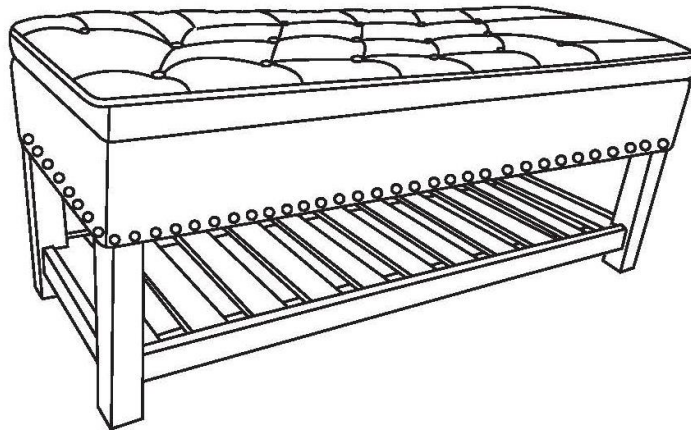

SIMPLIHOME®

Lomond / Riley / Joshua

Storage Ottoman Bench

MODEL # AXCOT-260-BL

brooklyn + max™

Wynden+Hall™
HOME DECOR

SIMPLIHOME®

Great quality is a right.

LOCK WASHER
Ø 10 mm
QTY 8

5

ALLEN KEY
5 mm
QTY 1

Step 1

1. Attach Legs (C) to each corner of the Shelf (B) using Allen Key Screws (1), four Washers (3) and four Lock Washers (4).
2. Use Allen Key (5) to tighten.

Step 2

1. Place Ottoman (A) on the assembled Shelf (B) and open the storage lid.
2. Attach Ottoman (A) to Shelf (B) using Allen Key Screws (2), four Washers (3) and four Lock Washers (4).
3. Use Allen Key (5) to tighten.