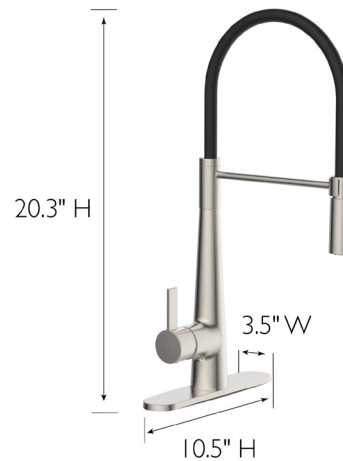

### Freeport Pull Down Faucet Satin Nickel

#### SPECIFICATIONS

<b>MATERIAL:</b>	Steel/ABS	<b>HANDLES - CONFIGURATION:</b>	Single Handle
<b>HANDLE MATERIAL:</b>	Zinc	<b>HANDLE REACH:</b>	N/A
<b>SPOUT MATERIAL:</b>	Zinc	<b>SPRAYER INCLUDED:</b>	Yes
<b>CARTRIDGE MATERIAL:</b>	Ceramic	<b>SPRAYER HOSE LENGTH:</b>	N/A
<b>WATERWAY MATERIAL:</b>	Hybrid	<b>SPRAYER TYPE:</b>	N/A
<b>SPRAYER MATERIAL:</b>	Zinc	<b>SOAP DISPENSER INCLUDED:</b>	No
<b>DRAIN MATERIAL:</b>	N/A	<b>QUICK ATTACH INCLUDED:</b>	Yes
<b>FAUCET TYPE:</b>	Kitchen Pull-Down	<b>DIMENSIONS WITH DECK PLATE:</b>	10.5" L x 3.5" D x 20.3" H
<b>MOUNTING TYPE:</b>	Top Mount	<b>WEIGHT WITH DECK PLATE:</b>	4 lbs.
<b>MOUNTING HOLES:</b>	1	<b>DIMENSIONS W/O DECK PLATE:</b>	4.2" L x 9.14" D x 15.3" H
<b>MAX DECK THICKNESS:</b>	2.08"	<b>WEIGHT W/O DECK PLATE:</b>	4.76 lbs.
<b>DECK PLATE - INCLUDED:</b>	Yes	<b>PVD FINISH:</b>	Yes
<b>FLOW RATE:</b>	1.8 GPM		
<b>LOW FLOW:</b>	Yes		