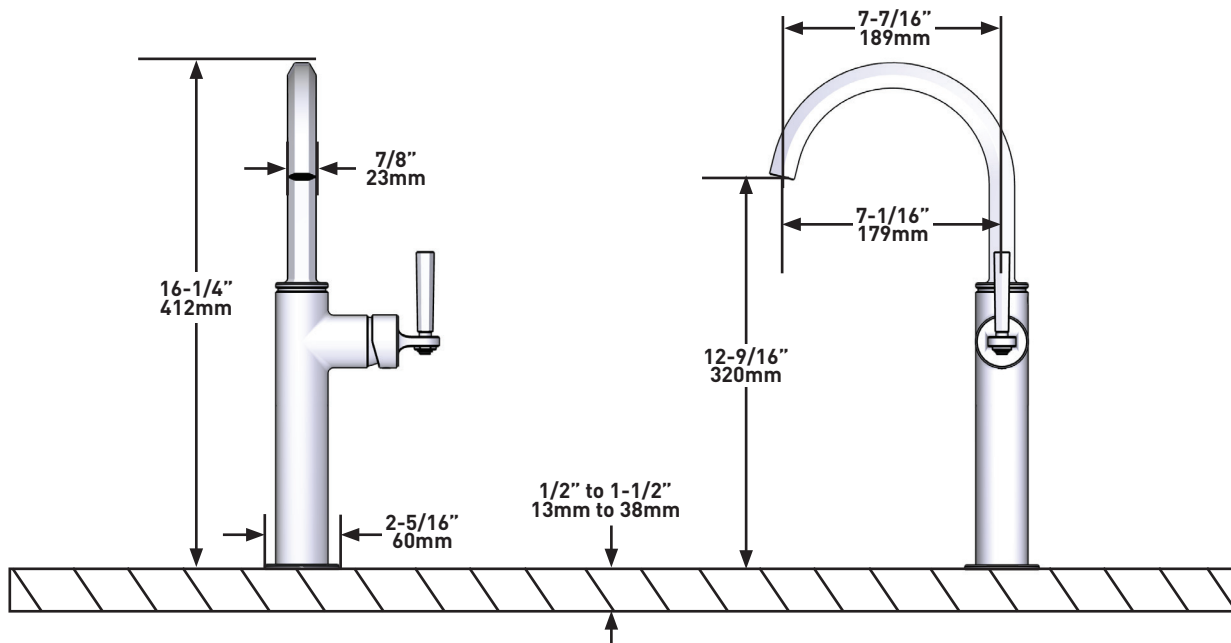

For warranty or additional information, contact:

U.S.A.
houseofrohl.com/support
1-800-777-9762

QUEBEC / MARITIMES / WESTERN CANADA
houseofrohl.ca/support
1-866-473-8442

ONTARIO
houseofrohl.ca/support
1-800-287-5354

Riobel

PERRIN & ROWE
LONDON

victoria ⊕ albert®

ROHL