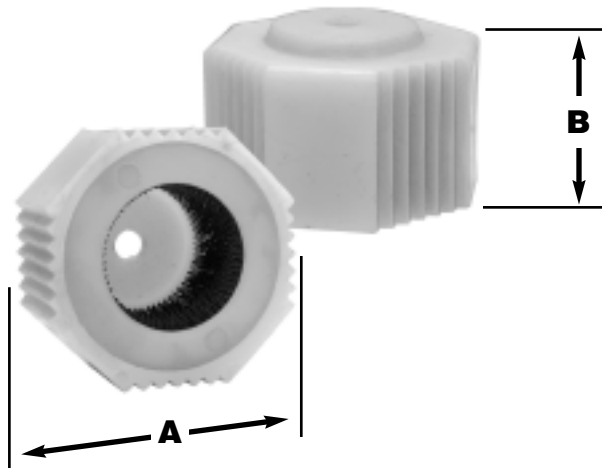

SPECIFICATION SUBMITTAL SHEET

j o n e s s t e p h e n s c o r p o r a t i o n

FEMALE COPPER TUBE BRUSH

**PART NO.(S): B29-625,
B29-875, B29-999**

features and benefits:

- For cleaning copper tubing
- CARTON QUANTITIES ONLY

This product and others like it can be found in the Jones Stephens catalog. Call today to order your catalog or download it from our website: www.plumbest.com

PART NO.	DESCRIPTION	A	B
<input type="checkbox"/> B29-625	5/8" copper tube brush	1-5/8"	1-3/16"
<input type="checkbox"/> B29-875	7/8" copper tube brush	1-7/8"	1-7/16"
<input type="checkbox"/> B29-999	1 1/8" copper tube brush	2-1/8"	1-1/4"