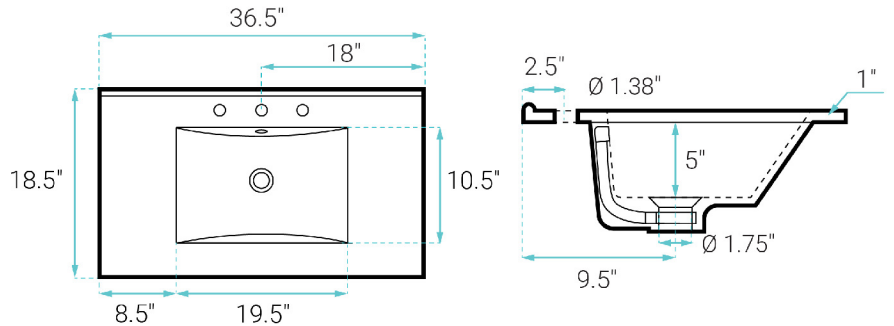

Classé

Swiss Madison®
well made forever

Freestanding Vanity SM-BV663NO-3MB

FEATURES:

- Sleek, freestanding design
- Glazed ceramic, single sink
- Standard 1.75" drain hole
- Standard 1.38" faucet hole
- Chrome-finish overflow
- Wooden legs

INSTALLATION:

Freestanding, assembly required

COLORS & FINISHES:

- Oak: SM-BV663
- Black: SM-BV663B
- Dark Walnut: SM-BV663WN
- Natural Oak: SM-BV663NO
- White Oak: SM-BV663W

SPECIFICATIONS:

N.W: 62 lb.

W: 36.5" x D: 18.5" x H: 33.5"

Inner Sink: D: 10.5" x W: 19.5" x H: 5"

INCLUDED PARTS:

- Freestanding Vanity: SM-BV663NO-C
- Vanity Top Sink: SM-VT336-3MB
- Leg: SM-BVP07NO
- Cabinet Hardware: SM-BVP09

REQUIRED PARTS:

- Sink Drain*
- Drain Trap*
- Faucet*
- Water Supply Lines