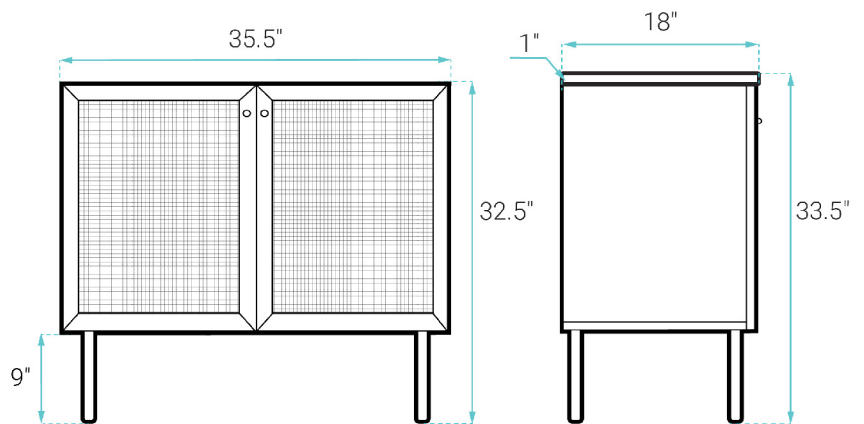

INSTALLATION:

Freestanding, assembly required

COLORS & FINISHES:

- Oak: SM-BV663
- Black: SM-BV663B
- Dark Walnut: SM-BV663WN
- Natural Oak: SM-BV663NO
- White Oak: SM-BV663W

SPECIFICATIONS:

N.W: 62 lb.

W: 36.5" x D: 18.5" x H: 33.5"

Inner Sink: D: 10.5" x W: 19.5" x H: 5"

INCLUDED PARTS:

- Freestanding Vanity: SM-BV663NO-C
- Vanity Top Sink: SM-VT336-3MB
- Leg: SM-BVP07NO
- Cabinet Hardware: SM-BVP09

REQUIRED PARTS:

- Sink Drain*
- Drain Trap*
- Faucet*
- Water Supply Lines