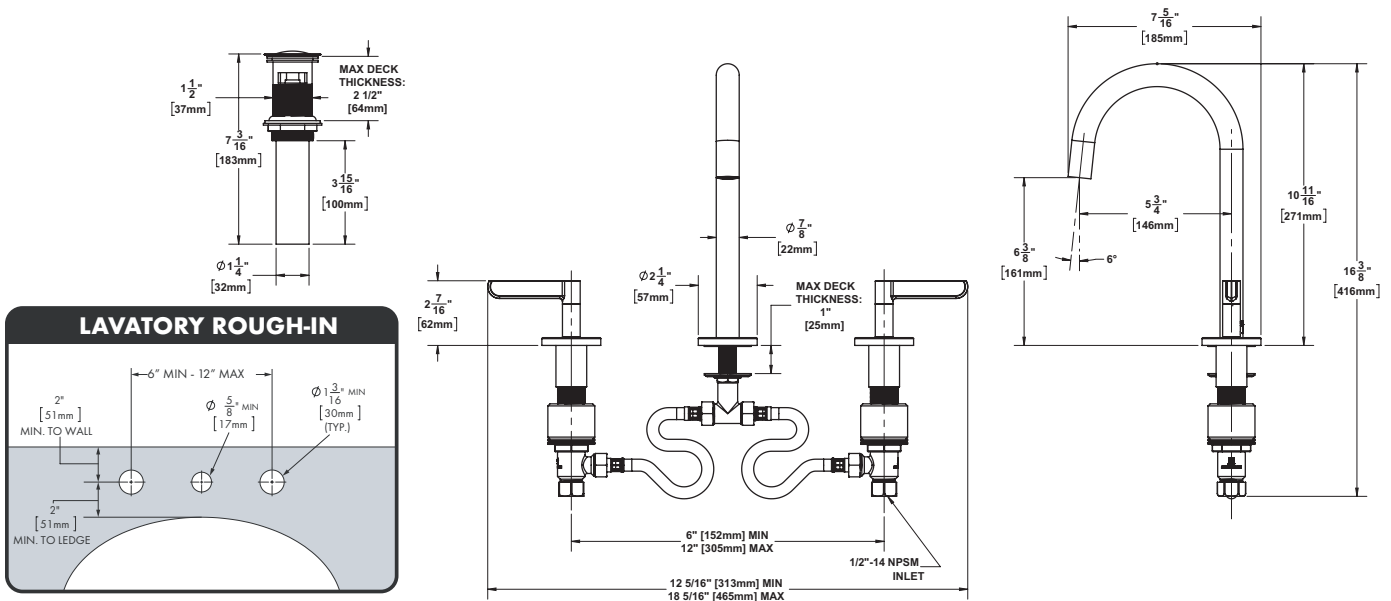

Lucid™ Widespread Faucet

FEATURES:

- 1.2 GPM (4.5 L/min) flow rate
- Brass construction
- Lever handles
- 1/4 turn ceramic cartridges
- Inlet supply lines not included, accepts 1/2" NPSM to 3/8" compression supply lines or supplied coupling nuts with 3/8" O.D. ball nose risers
- Push-pop drain included
- Corrosion resistant finishes
- Coordinates with Lucid Collection

STOCK FINISHES:

PC MB

STANDARDS:

- ASME A112.18.1/CSA B125.1 certified
- NSF/ANSI 61 certified
- NSF 372 certified
- WaterSense certified
- ADA compliant

WARRANTY:

Visit www.speakman.com for full product warranty information

- Limited Lifetime Warranty (consumer)
- 5 Year Limited Warranty (commercial)

1. All dimensions are in inches (millimeters) unless otherwise specified and are subject to change without notice.

Architect/Engineer Approval Space:

P: 800-537-2107
F: 800-977-2747
W: WWW.SPEAKMAN.COM
R: 03-JULY 2021