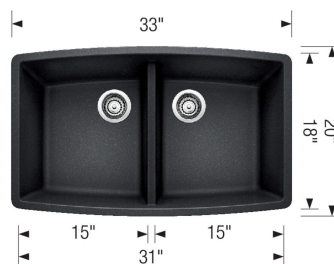

## Design and Planning Tips

- Min cabinet size: 36 in
- Bowl depth: 10 in ( 254.0 mm )

What is included:

Installation instructions

Cut-out template

Limited Lifetime Warranty

Undermount installation only

Minimum cabinet size: 36"

Cut-out Dimensions:

Cut-out Length: 31.25"

Cut-out Width: 18.25"

Cut-out Below Counter Depth: 10.79"

Left Sink Bowl Dimensions:

Sink Bowl Length (left-to-right): 15"

Sink Bowl Width (front-to-back): 18"

Sink Bowl Depth: 10"

Right Sink Bowl Dimensions:

Sink Bowl Length (left-to-right): 15"

Sink Bowl Width (front-to-back): 18"

Sink Bowl Depth: 10"

Drain hole compatible with 3.5" strainers or waste flanges

Codes/Standards: CSA B45.8-18/IAPMO Z403-2018