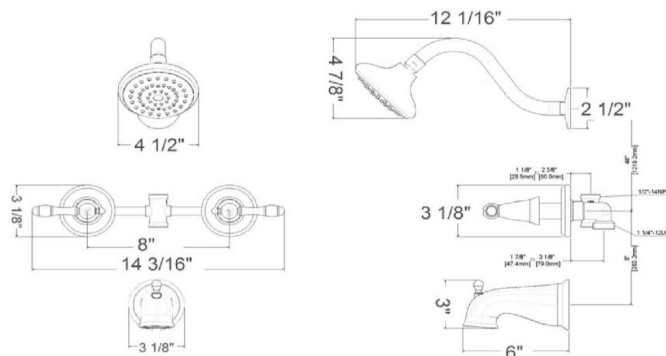

Oakmont 2-Handle Bath and Shower Trim with Valve

Oil Rubbed Bronze

SPECIFICATIONS

MATERIAL:	Hybrid	WEIGHT:	4.7 lbs.
HANDLE MATERIAL:	Zinc	PVD FINISH:	No
SPOUT MATERIAL:	N/A	ESCUTCHEON INCLUDED:	N/A
CARTRIDGE MATERIAL:	Washerless	VALVE INCLUDED:	Yes
WATERWAY MATERIAL:	Brass	PRESSURE BALANCED VALVE:	No
VALVE MATERIAL:	Brass	TYPE OF SHOWER HEAD:	Wall Mount
DRAIN MATERIAL:	N/A	SHOWER HEAD FUNCTIONS (QTY):	1
FAUCET TYPE:	Bath & Shower Trim	SHOWER HEAD NOZZLE TYPE:	Raised
SPOUT REACH:	4.96"	SHOWER HEAD SHAPE:	Round
FLOW RATE:	1.8 GPM	SHOWER HEAD PUSH BUTTON:	No
LOW FLOW:	Yes	TUB SPOUT TYPE:	Slip-On
HANDLES CONFIGURATION:	Double Handle	TUB SPOUT DIVERTER INCLUDED:	Yes
HANDLE REACH:	3.09"		
QUICK ATTACH INCLUDED:	Yes		
DIMENSIONS:	78" H x 12.1" L x 14.2" D		