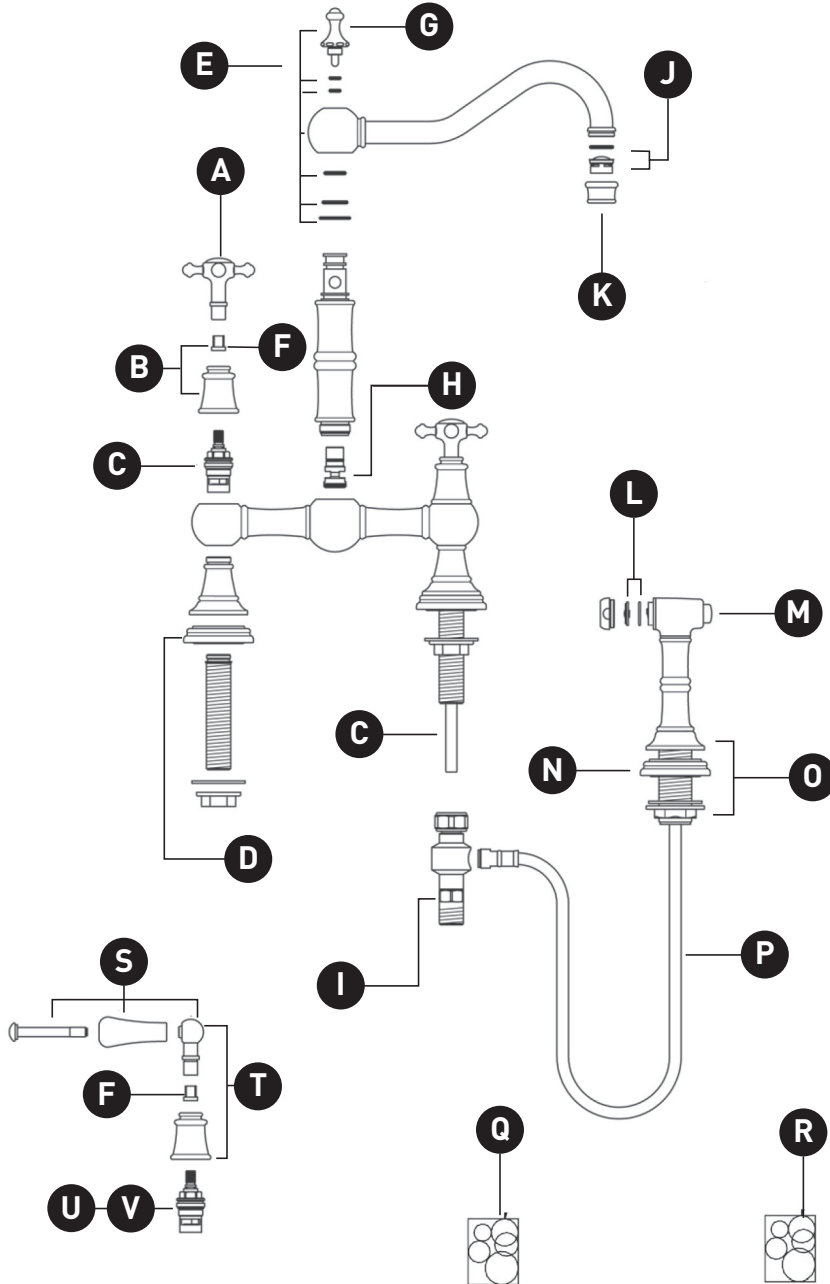

ORDER BY PART NUMBER

# ILLUSTRATED PARTS

## U.4755X U.4756L

Edwardian™ Bridge Kitchen Faucet  
With Side Spray

ID	Kit Number	Finish
A*	9.01797	See below
B*	9.12795	See below
C	9.13196	N/A
D*	9.18380	See below
E*	9.20772	See below
F	9.15402	N/A
G*	9.14770	See below
H	9.13362	N/A
I	9.03272	N/A
J	9.25552	N/A
K*	9.17793	N/A
L	9.19776	N/A
M*	9.27776	See below
N*	9.18380	See below
O*	9.18425	See below
P*	9.28426	N/A
Q	9.54750	N/A
R	9.54755	N/A
S*	9.26760	See below
T*	9.21370	See below
U	9.13195C	N/A
V	9.13196H	N/A