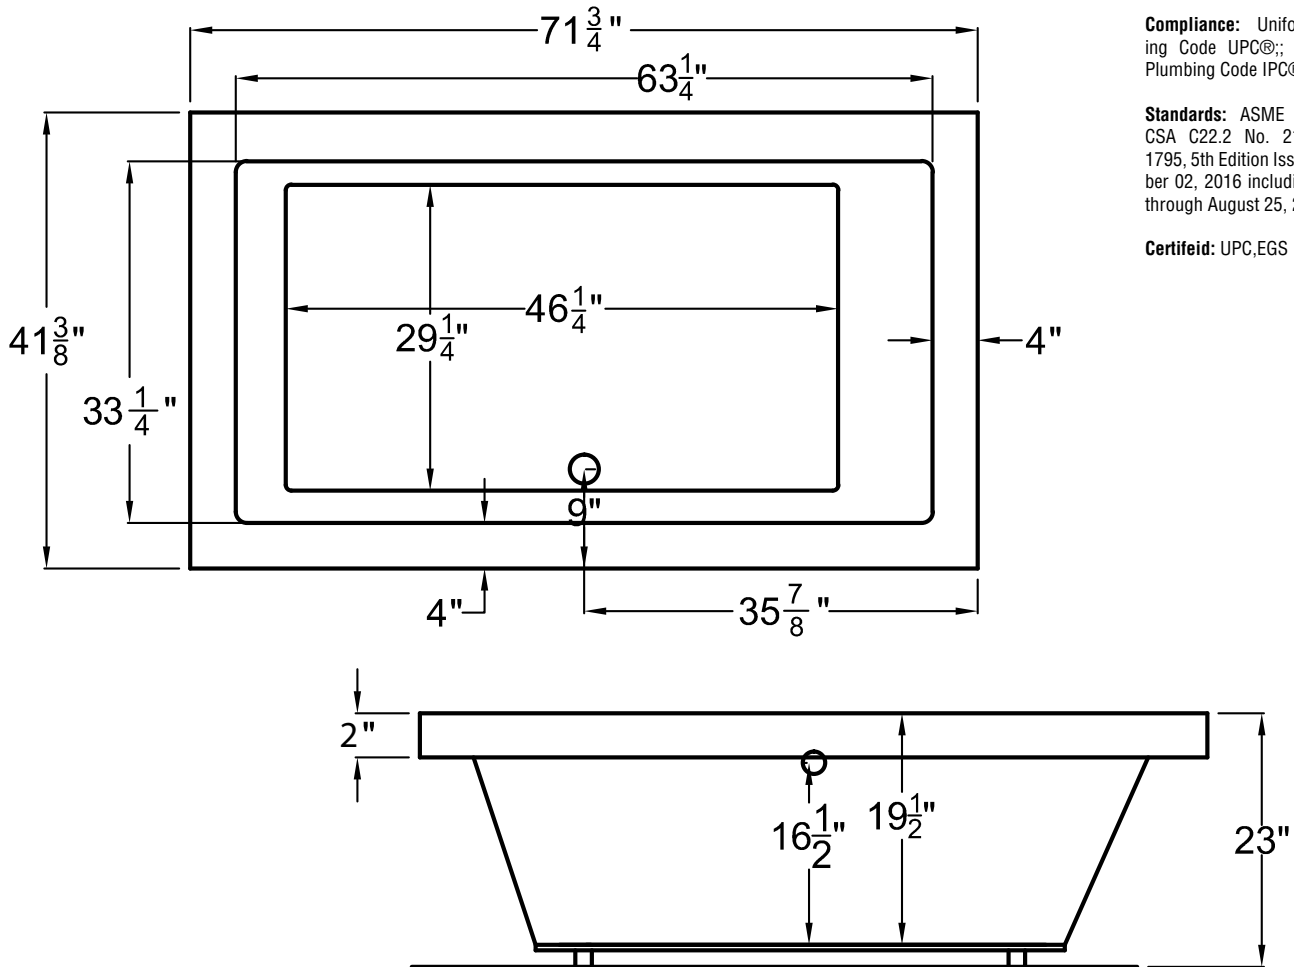

4272VNC DROP-IN

Key Attributes

Shape: RECTANGULAR
 Material: ACRYLIC
 Soaker Weight: 140 lbs
 Jetted Weight: 170 lbs
 Average Fill Capacity*: 70-80 gal
 *Estimated with occupant inside. May vary based on occupant's volume.

4272VNC(S)..... Non-Jetted Soaking
 4272VNCW..... Whirlpool Jetted
 4272VNCA Air Jetted
 4272VNCD..... Whirlpool & Air Jetted
 4272VNCD*X..... Whirlpool & Air Jetted Deluxe

Key Measurements (inches)

Overall Outer: 72 L x 41.625 W x 23 H
 Overall Interior: 63 L x 33.5 W x 20 H
 Interior Base: 52.5 L x 30 W
 Built-in Seat: n/a
 Soaking Depth: 16
 Drain to Side Wall: 20.7
 Drain to Nearest Wall: 9
 Lip Size: 2
 Deck Space: 4
 Tile Flange:..... n/a
 Arm Rest: n/a

It is vital that tub is completely level for drain to work properly.

Compliance: Uniform Plumbing Code UPC®; International Plumbing Code IPC®; ADA

Standards: ASME A112.19.15; CSA C22.2 No. 218.2-15; UL 1795, 5th Edition Issued September 02, 2016 including revisions through August 25, 2017