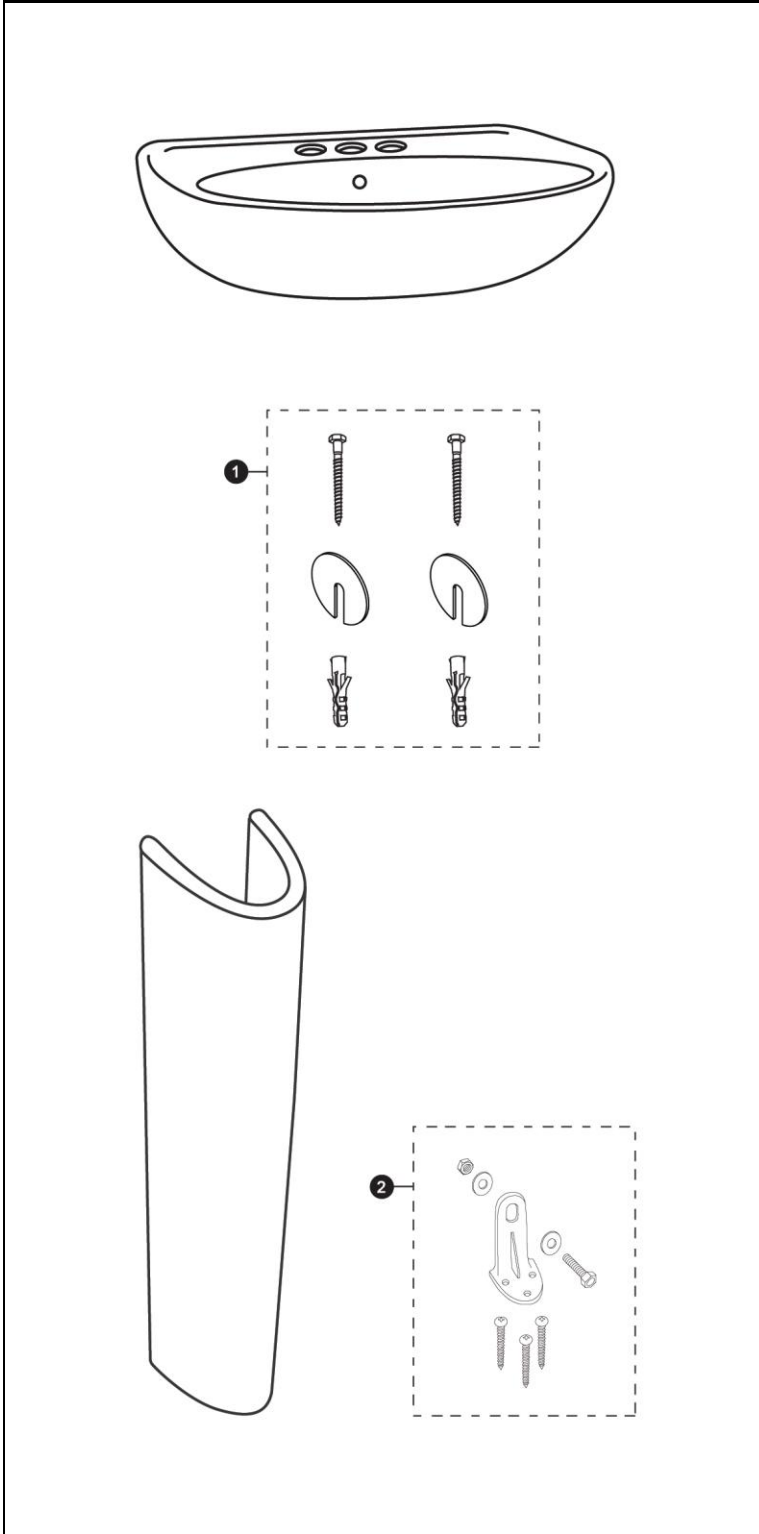

LPT241 & LPT241G

Supreme® Pedestal Lavatory (including CeFIONtect™)

LPT241	LPT241.4	LPT241.8
LT241	LT241.4	LT241.8
PT243	PT243	PT243
LPT241G	LPT241.4G	LPT241.8G
LT241G	LT241.4G	LT241.8G
PT243	PT243	PT243

Item	Part	Description
1	THU125R	Mounting Set
2	TL510ER	Mounting Set - Floor

Note:

Product Number Explanations

Pedestal Lavatory	Lavatory	Pedestal
(LPT) Pedestal Lavatory (241) Model	(LT) Lavatory (241) Model	(PT) Pedestal (243) Model
(.4) 4" Centers	(.4) 4" Centers	
(.8) 8" Centers	(.8) 8" Centers	
(G) CeFIONtect™	(G) CeFIONtect™	

Actual Product may vary slightly from illustration.