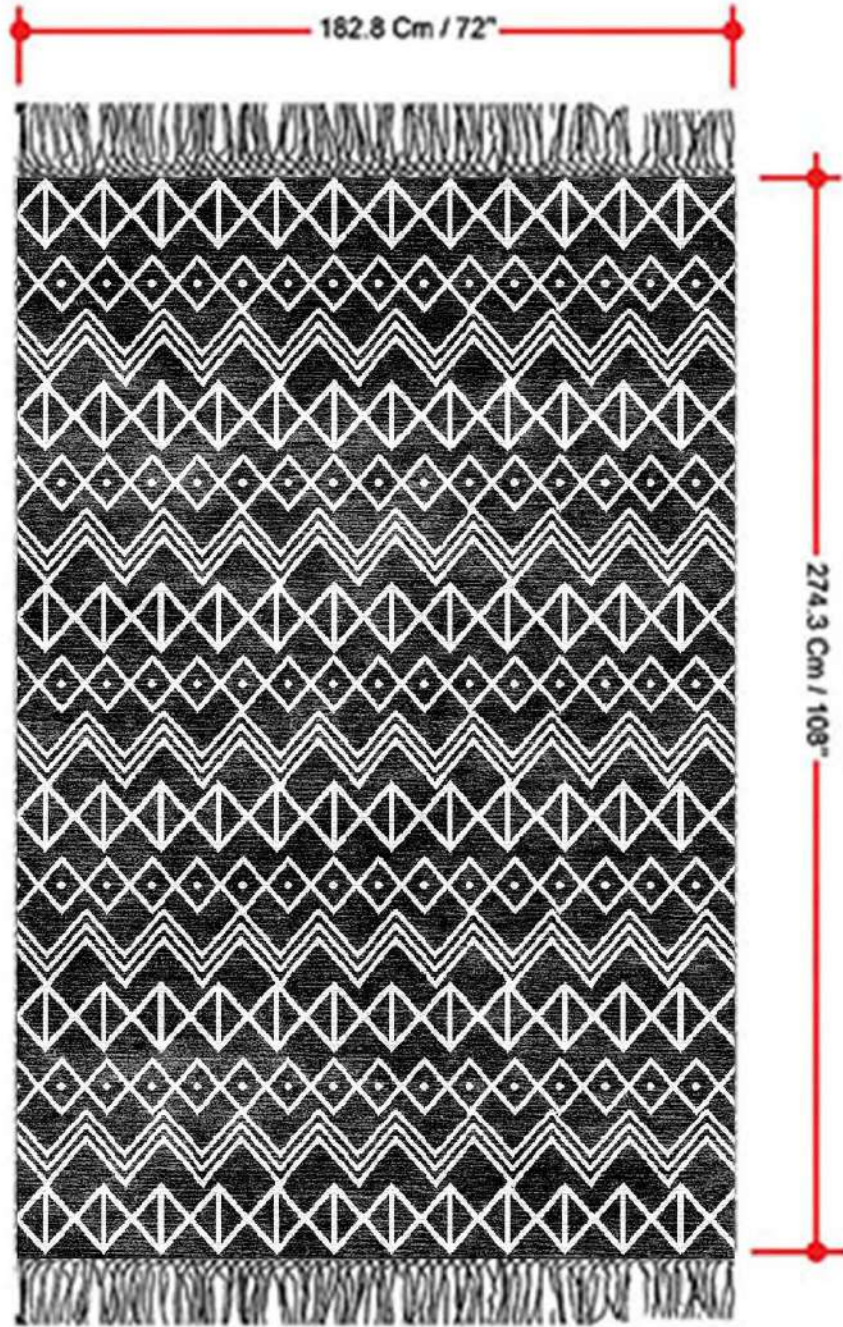

Orton 6'x9' Area Rug

182.8 Cm / 72"

274.3 Cm / 108"

Net Weight: 20.06(Lbs)