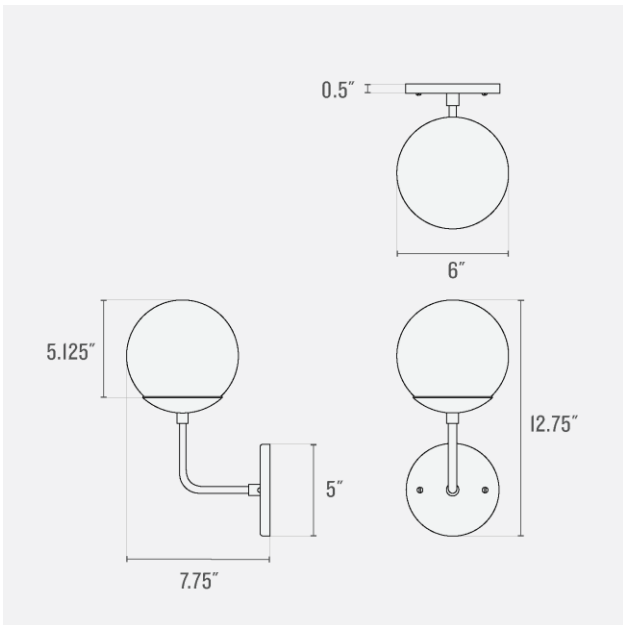

SCHOOLHOUSE

Luna 6 L Sconce

Application: Wall Sconce

Product Origin: Processed and assembled in Portland, Oregon using ethically-sourced domestic and global components.

UL Listed: Yes

Max Wattage: 15 W

Voltage: 120/220 V

Dimensions:

Overall: 12.75" H x 6" W x 7.75" D

Shade: 5.125" H x 6" W x 6" D

Canopy: 5" H x 5" W x 0.5" D

Materials: Brass or Steel, Glass

One year guarantee

SCHOOLHOUSE

Color Option(s)