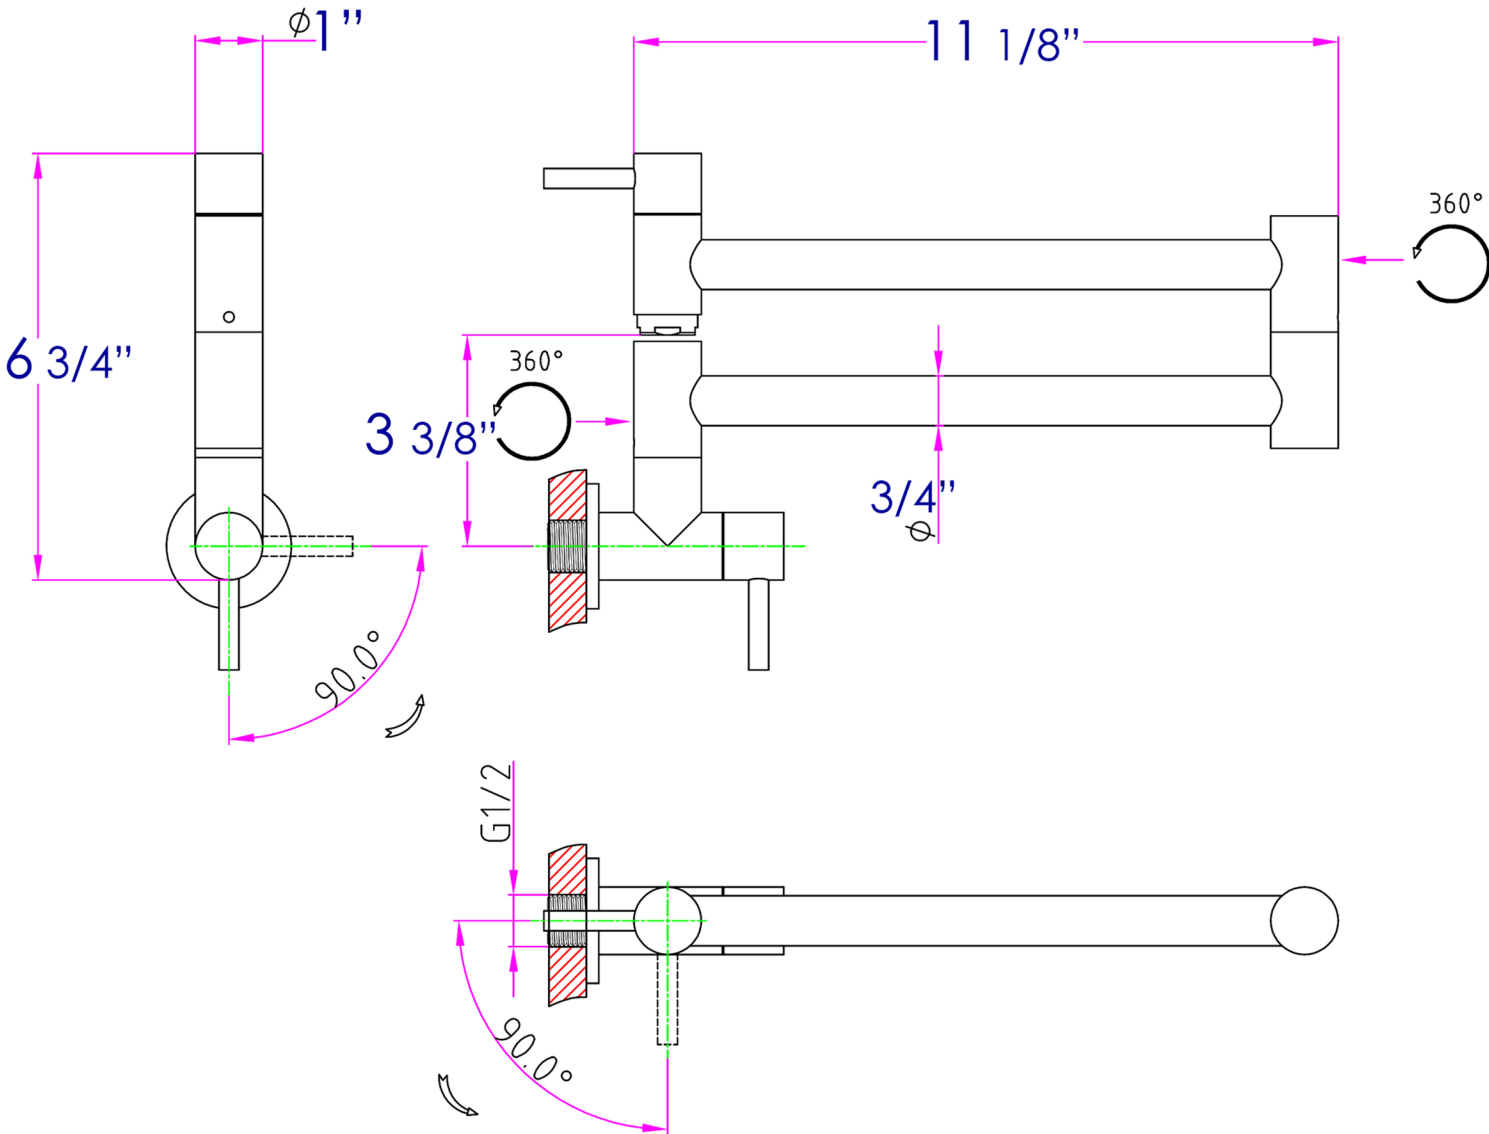

AB5019

Retractable Pot Filler Faucet

Note: All product dimensions are approximate and should be verified on site prior to installation.
Visit www.ALFIbrand.com for more information.