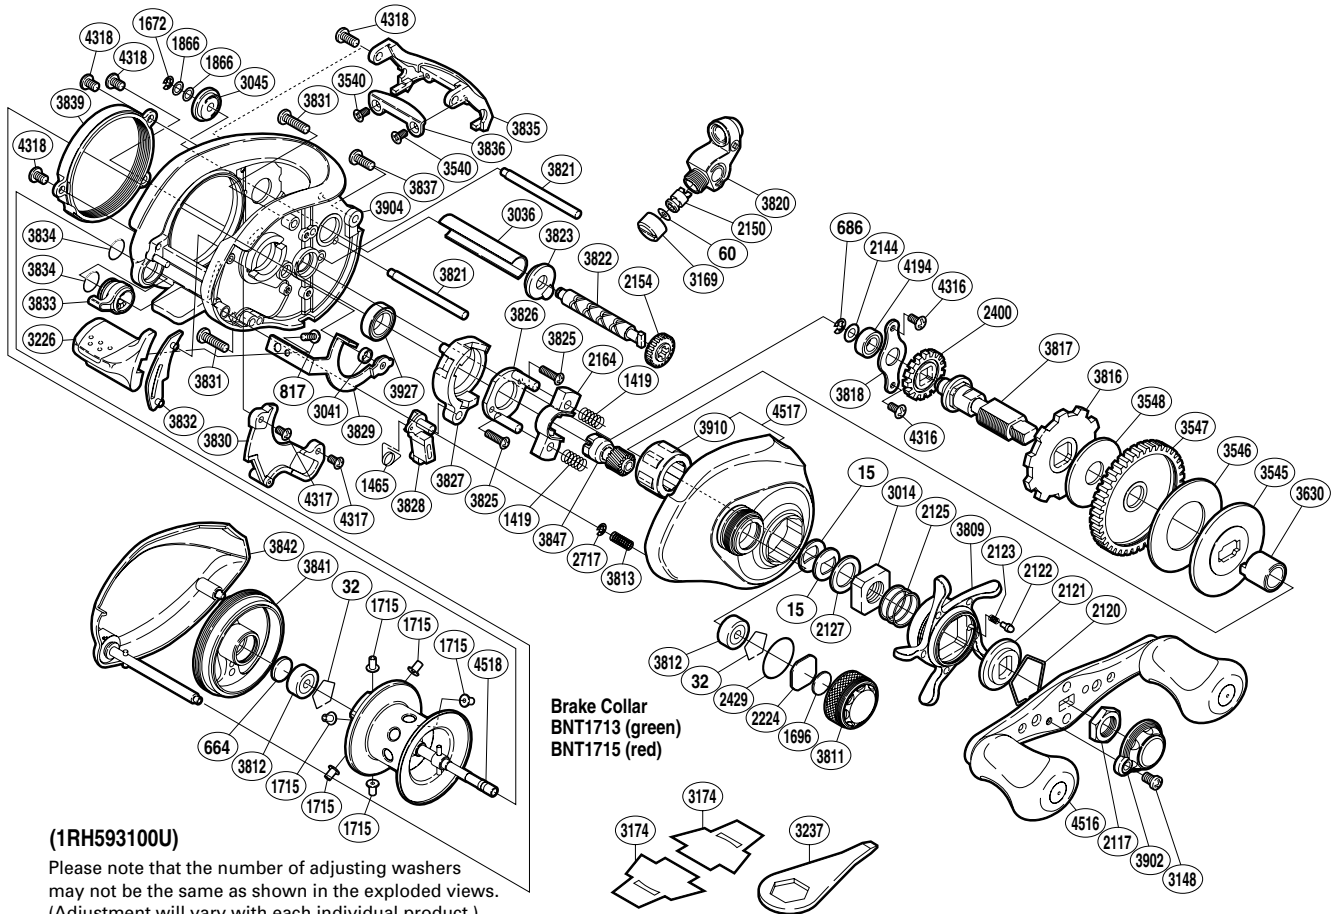

SHIMANO

CORE S A-RB

COR-100MG7

(1RH593100U)

Please note that the number of adjusting washers may not be the same as shown in the exploded views. (Adjustment will vary with each individual product.)

Part No.	Description	Part No.	Description	Part No.	Description
BNT0015	Drag Spring Washer	BNT3036	Level Wind Guard	BNT3830	Clutch Guard
BNT0032	Bearing Retainer	BNT3041	Clutch Plate Shaft Support	BNT3831	Screw
BNT0060	Spacer	BNT3045	Worm Bushing B	BNT3832	Clutch Bar Guide B
BNT0664	Spacer B	BNT3148	Screw	BNT3833	Side Plate Cam Lever
BNT0686	E Lock	BNT3169	Pawl Cap	BNT3834	O Ring
BNT0817	Screw	BNT3226	Quick-Fire II Clutch Bar	BNT3835	Level Wind Protector
BNT1419	Yoke Spring	BNT3540	Screw	BNT3836	Line Guard Retainer
BNT1465	Clutch Pawl Spring	BNT3545	Key Washer	BNT3837	Screw
BNT1672	E Lock	BNT3546	Drag Washer	BNT3839	Side Frame Plate
BNT1696	Cast Control Spacer	BNT3547	Drive Gear	BNT3841	Brake Case
BNT1715	Brake Collar (red)	BNT3548	Drag Washer	BNT3842	Left Side Plate
BNT1866	Spacer	BNT3630	Roller Clutch Inner Tube	BNT3847	Pinion Gear
BNT2117	Handle Nut	BNT3809	Star Drag	BNT3902	Handle Retainer
BNT2120	Click Plate Retainer	BNT3811	Cast Control Cap	BNT3904	One-Piece Frame
BNT2121	Star Drag Click	BNT3812	Ball Bearing	BNT3910	Roller Clutch Bearing
BNT2122	Click Pin	BNT3813	Damper Spring	BNT3927	Ball Bearing
BNT2123	Click Spring	BNT3816	Anti-Reverse Ratchet	BNT4194	Ball Bearing
BNT2125	Star Drag Spring	BNT3817	Drive Shaft	BNT4316	Screw
BNT2127	Star Drag Spacer	BNT3818	Drive Shaft Retainer	BNT4317	Screw
BNT2144	Washer	BNT3820	Line Guide	BNT4318	Screw
BNT2150	Line Guide Pawl	BNT3821	Level Wind Guide	BNT4516	Handle Assembly
BNT2154	Idle Gear	BNT3822	Worm Shaft	BNT4517	Right Side Plate
BNT2164	Yoke	BNT3823	Worm Bushing A	BNT4518	Spool Assembly
BNT2224	Spool Tension Spacer	BNT3825	Screw		
BNT2400	Idle Gear	BNT3826	Clutch Cam Retainer		
BNT2429	O Ring	BNT3827	Clutch Cam	BNT1713	Brake Collar (green) (accessory)
BNT2717	E Lock	BNT3828	Clutch Pawl	BNT3174	Reel Seat Spacer (accessory)
BNT3014	Star Drag Nut	BNT3829	Clutch Plate	BNT3237	Wrench (accessory)