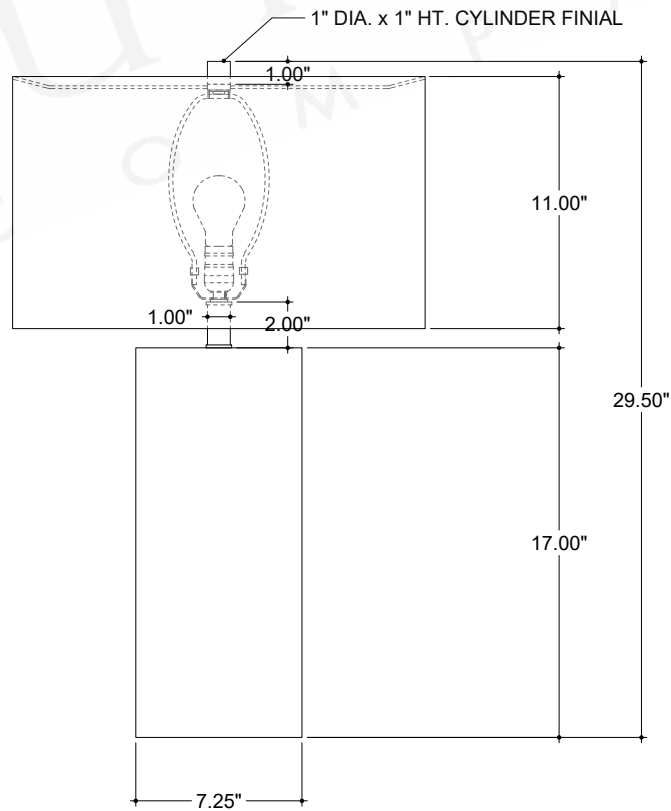

ITEM: 6000-0979

Overall Dimensions

Height: 29.50"

Diameter: 18"

TOP VIEW

FRONT VIEW