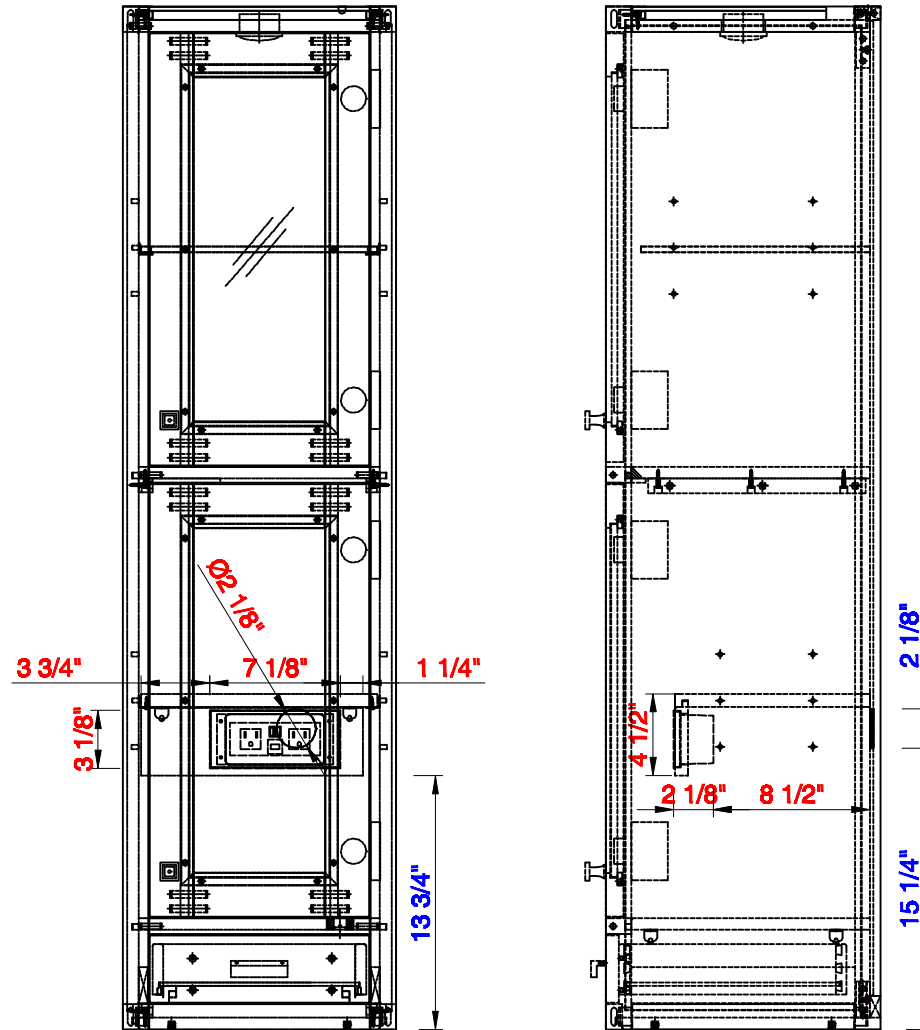

14 7/8"

Item Number:
E444-H15R-MCA

JAMES MARTIN

VANITIES™

Addison 14 7/8" Grand Tower Hutch - Right
Diagrams with Dimensions
page 01 of 01

377mm

Item Number:
E444-H15R-MCA

JAMES MARTIN

VANITIES™

Addison 377mm Grand Tower Hutch - Right
Diagrams with Dimensions
page 01 of 01