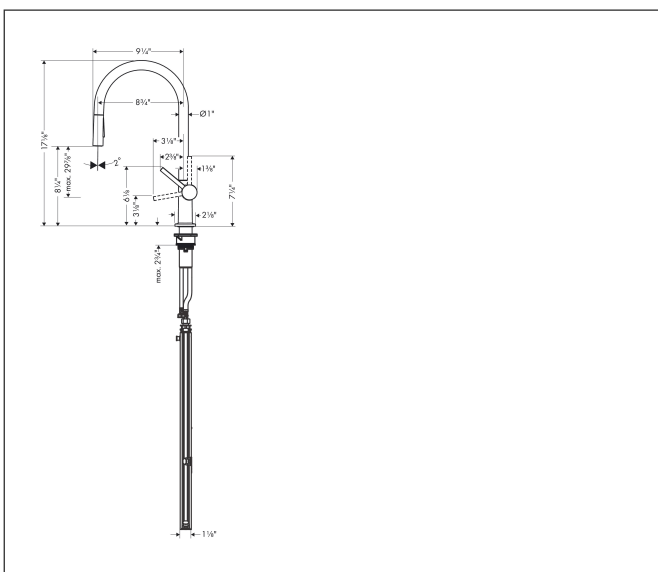

Brand	hansgrohe
Art. Name	<b>Talis N</b> HighArc Kitchen Faucet, O-Style 2-Spray Pull-Down with sBox, 1.75 GPM
Art. Nr.	72801251
Surface	brushed gold optic
Pos.	1

## Product Picture

## Drawing

## Features

- Consists of: Single lever kitchen mixer, hose box
- Swivel range adjustable in 4 steps 60°, 110°, 150° or 360°
- Aerated spray, needle spray
- Toggle spray diverter
- MagFit magnetic sprayhead docking
- deck mounted
- Flow: 1.75 GPM (6.6 L/Min)
- Ceramic cartridge
- 3/8" connections
- Integrated double backflow prevention
- sBox for smooth, protected hose guidance in the cabinet
- extension length up to 30" (76cm)
- Single lever kitchen mixer, connection hoses, Fastening set, Assembly instructions