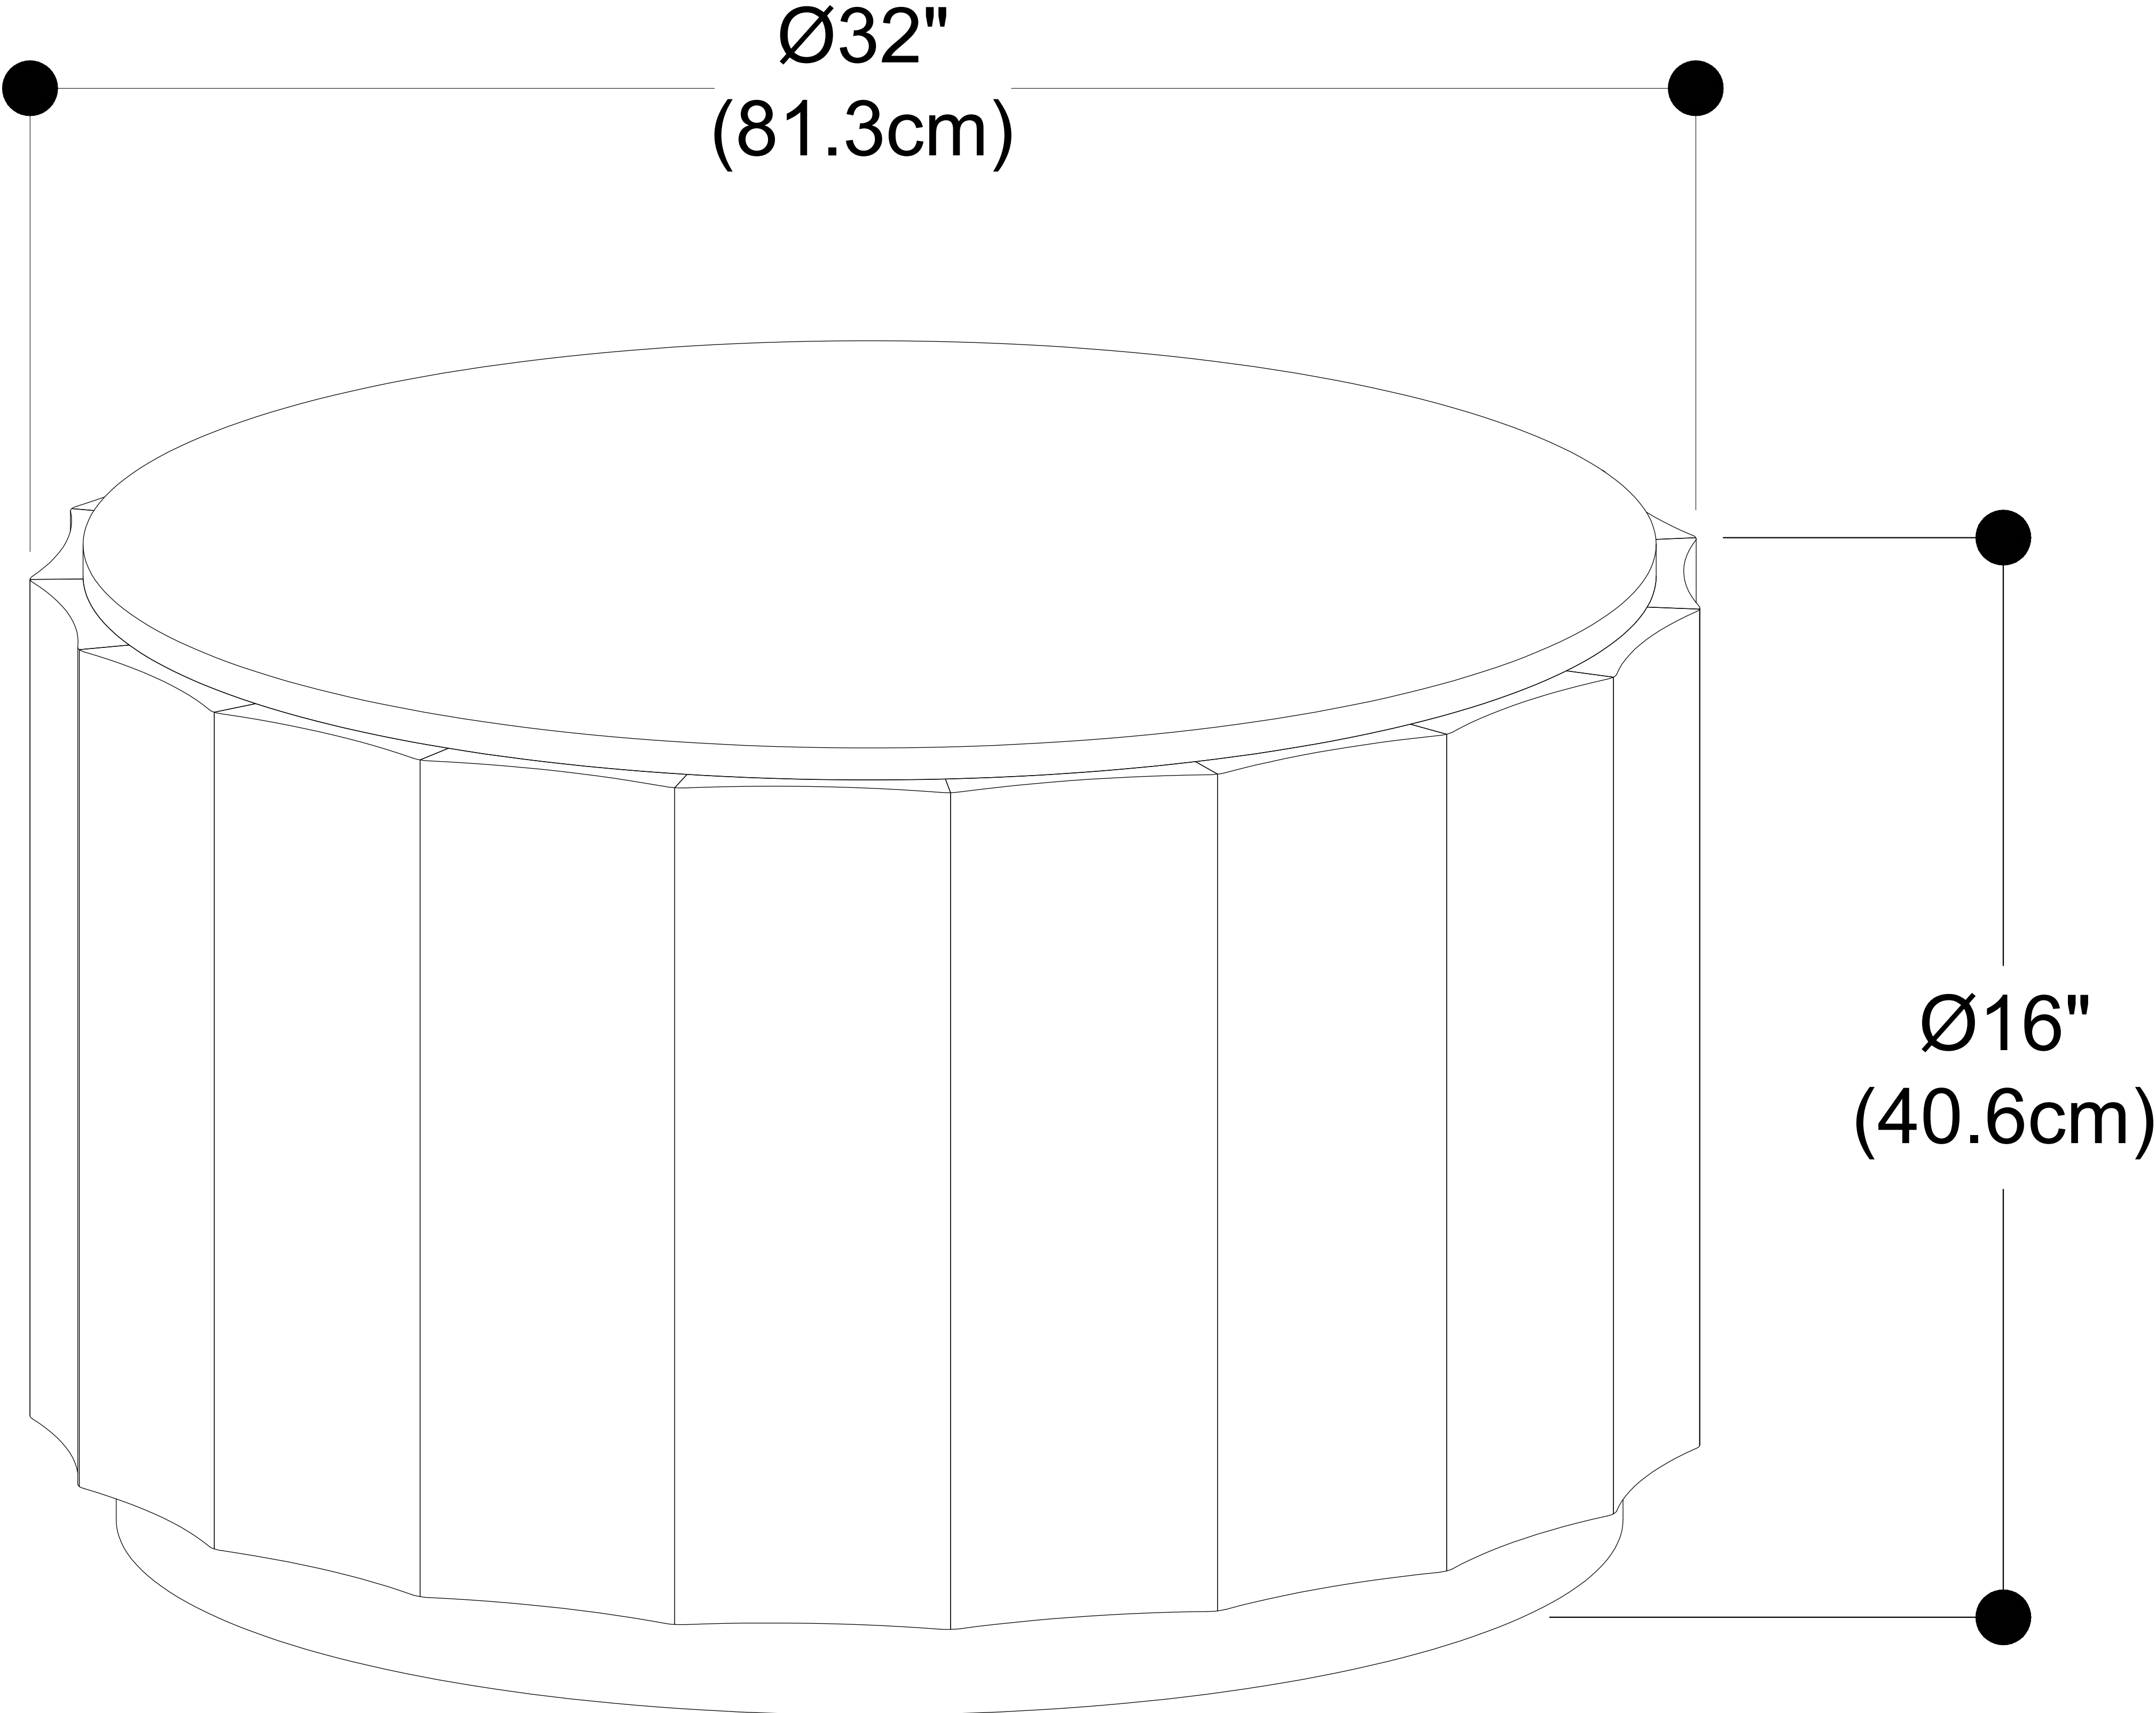

Trenton Coffee Table

Net Weight: 35.45 lbs / 16.08 Kgs