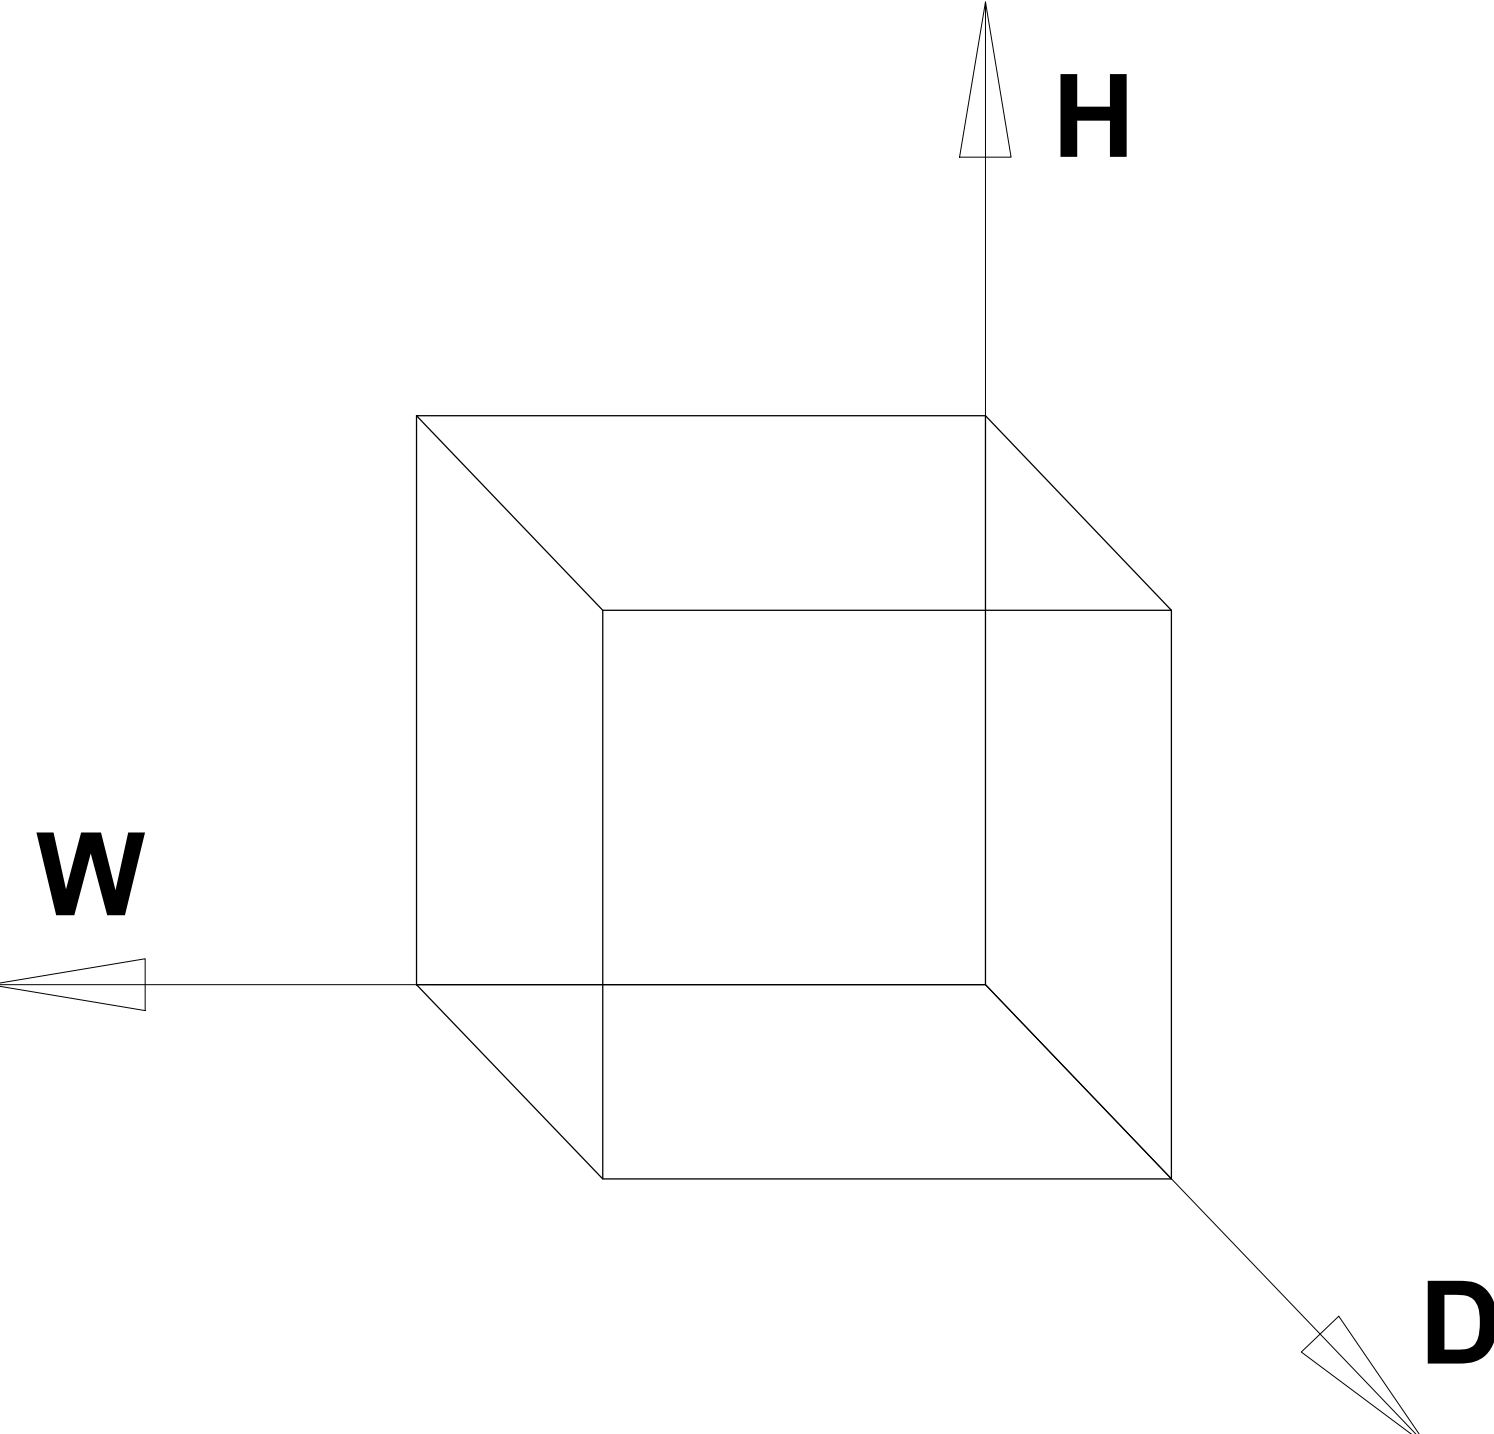

Trenton Coffee Table

Net Weight: 35.45 lbs / 16.08 Kgs