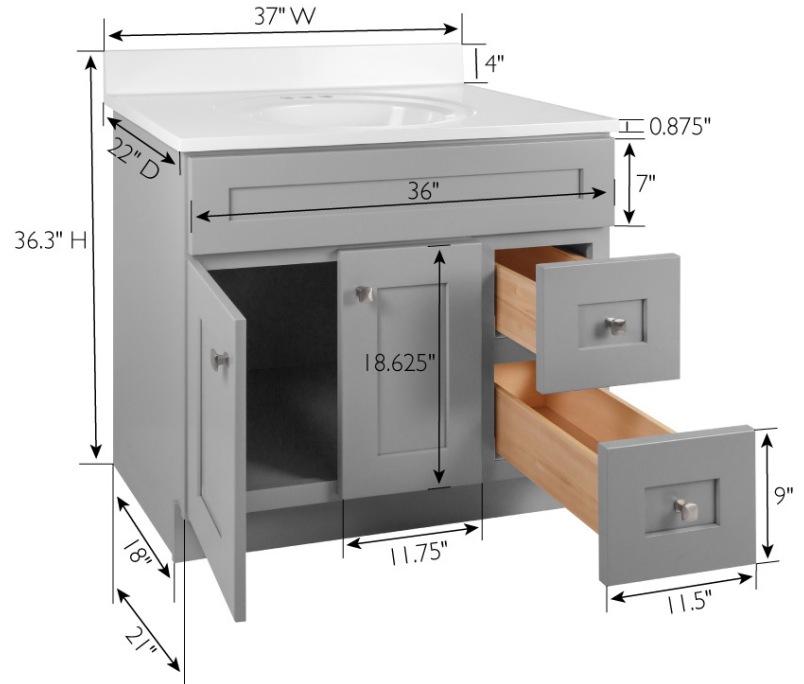

Gray

Brookings 2-Door 2-Drawer Vanity with Cultured Marble Centerset Solid White Top, Unassembled, 37x22

SPECIFICATIONS

MATERIAL CONSTRUCTION:	Wood/Cultured Marble	TOE KICK INSET WIDTH:	3"
ASSEMBLY REQUIRED:	Yes	BACK PANEL MATERIAL:	Plywood
ASSEMBLED DIMENSIONS:	36.32" H x 37" L x 22" D	BACK BRACE MATERIAL:	Solid Wood
ASSEMBLED WEIGHT:	147.78 lbs.	FAUCET TYPE:	Lav Centerset
TOOLS NEEDED FOR INSTALLATION:	100% Silicone, Phillips Screwdriver, Rubber Mallet, Wood Glue	NUMBER OF MOUNTING HOLES:	1
CONSTRUCTION TYPE:	Face Frame	BOWL MATERIAL:	Cultured Marble
HINGE STYLE:	Soft Close	BACK SPLASH INCLUDED:	Yes
DOOR STYLE:	2 MDF Shaker Doors	COLOR:	Solid White
DRAWER STYLE:	2 Solid Wood Drawers	NUMBER OF BOWLS:	1
GLIDE STYLE:	STD Easy Glide	BOWL DIMENSIONS:	11.63" W x 16.85" D
FAKE DWR STYLE:	N/A	BOWL SHAPE:	Oval
DWR DIMENSIONS:	5.12" H x 8.31" L x 17.99" D	SINK THICKNESS:	0.98"
DWR CONSTRUCTION:	Dove Tail	MOUNTING TYPE:	Integrated
SHELF STYLE:	N/A	OVERFLOW HOLE:	Yes
SHELF ADJUSTABILITY INCREMENTS:	N/A	WARRANTY:	1-Year limited warranty
SHELF MAX WEIGHT CAPACITY:	N/A	TSCA TITLE IV COMPLIANT:	Yes
SHELF DIMENSIONS:	N/A	LEGAL FOR SALE IN CALIFORNIA:	Yes
SHELF THICKNESS:	N/A	PROP 65 HARMFUL MATERIAL:	Formaldehyde
SHELF MATERIAL:	N/A		
FRAME STYLE:	N/A		
FACE FRAME MATERIAL:	Solid Wood		
SIDES MATERIAL:	Plywood		
BOTTOM MATERIAL:	Plywood		