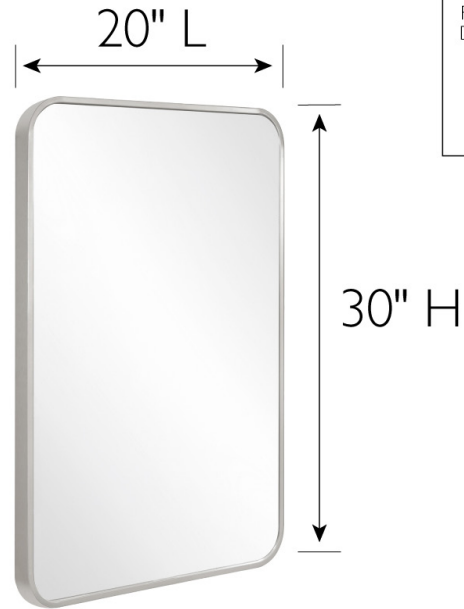

Isla Metal Framed Wall Mirror 30" x 20"

Silver

SPECIFICATIONS

MATERIAL CONSTRUCTION:	Glass	FACE FRAME MATERIAL:	Aluminum
ASSEMBLY REQUIRED:	No	SIDES MATERIAL:	Aluminum
TOOLS NEEDED FOR INSTALLATION:	Screws, Screwdriver	BOTTOM MATERIAL:	Aluminum
ASSEMBLED DIMENSIONS:	30" H x 20" L x 1.25" D	BACK PANEL MATERIAL:	MDF
WEIGHT:	11.38 lbs.	BACK BRACE MATERIAL:	N/A
NUMBER OF DOORS:	0	GLASS STYLE:	Flat Panel
DOOR MATERIAL:	N/A	LIGHTED:	No
NUMBER OF SHELVES:	N/A	POWER SOURCE:	N/A
ADJUSTABLE SHELVES:	N/A	MOUNTING HARDWARE INCLUDED:	Yes
SHELF MAX WEIGHT CAPACITY:	N/A	MOUNTING TYPE:	Wall Mount
SHELF WIDTH:	N/A	QTY OF LAMPS:	N/A
SHELF THICKNESS:	N/A		
SHELF MATERIAL:	N/A		