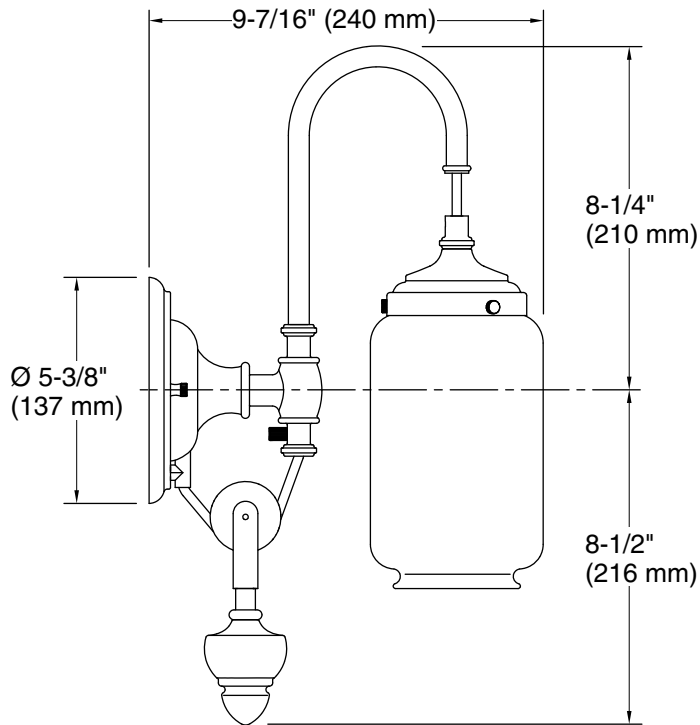

Features

- Clear glass shades with inner frosted glass diffusers for reduced glare
- Requires bulb with medium (E26) base; T10 bulb recommended (sold separately)
- Coordinates with faucets and accessories in the Artifacts collection
- Suitable for damp locations, per UL 1598
- Fixture is dimmable when paired with dimmer switch and compatible bulbs

Required Electrical Service

0.333 A

Technical Information

All product dimensions are nominal.

Material:	Brass, Glass, Zinc
Number of Lights:	1
Lighting Type:	Socket-based
Socket Type:	E-26 Medium
Number of Shades:	1
Shade Type:	Clear Glass
Hanging Type:	Adjustable pulley