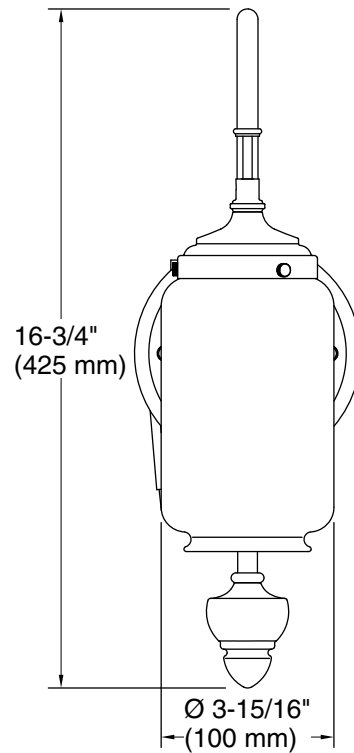

Features

- Clear glass shades with inner frosted glass diffusers for reduced glare
- Requires bulb with medium (E26) base; T10 bulb recommended (sold separately)
- Coordinates with faucets and accessories in the Artifacts collection
- Suitable for damp locations, per UL 1598
- Fixture is dimmable when paired with dimmer switch and compatible bulbs

Required Electrical Service

0.333 A

Technical Information

All product dimensions are nominal.

Material:	Brass, Glass, Zinc
Number of Lights:	1
Lighting Type:	Socket-based
Socket Type:	E-26 Medium
Number of Shades:	1
Shade Type:	Clear Glass
Hanging Type:	Adjustable pulley