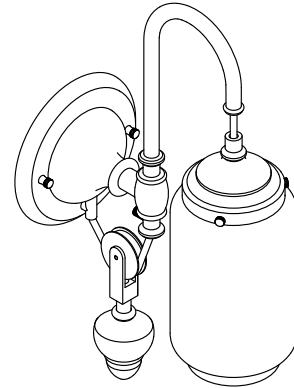

Features

- Clear glass shades with inner frosted glass diffusers for reduced glare
- Requires bulb with medium (E26) base; T10 bulb recommended (sold separately)
- Coordinates with faucets and accessories in the Artifacts collection
- Suitable for damp locations, per UL 1598
- Fixture is dimmable when paired with dimmer switch and compatible bulbs

Material

- Premium metal construction for durability and reliability
- KOHLER finishes resist corrosion and tarnishing

Installation

- For installation as a downlight only

Codes/Standards

UL 1598
CSA C22.2 No. 250.0
cETL Listed
ETL Listed

Required Electrical Service

0.333 A

Technical Information

All product dimensions are nominal.

Material:	Brass, Glass, Zinc
Number of Lights:	1
Lighting Type:	Socket-based
Socket Type:	E-26 Medium
Number of Shades:	1
Shade Type:	Clear Glass
Hanging Type:	Adjustable pulley