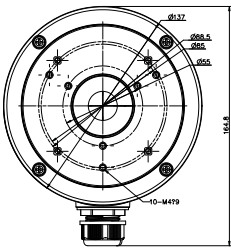

### Junction Box for Dome Camera

#### Dimension:

#### Parameter:

Model	DS-1280ZJ-S
Parameters	Junction Box for Dome Camera
Appearance	Hikvision White
Material	Aluminum Alloy
Dimension	Φ137x51.5mm
Weight	527g