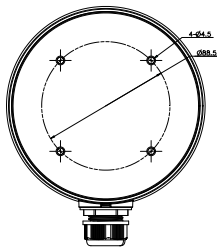

### Junction Box for Dome Camera

#### Dimension:

#### Parameter:

Model	DS-1280ZJ-S
Parameters	Junction Box for Dome Camera
Appearance	Hikvision White
Material	Aluminum Alloy
Dimension	Φ137x51.5mm
Weight	527g