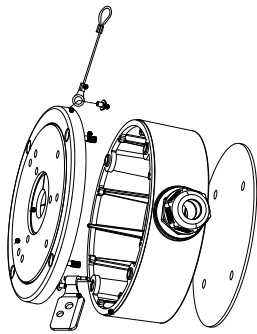

DS-1280ZJ-S

Junction Box for Dome Camera

Features:

- Aluminum alloy material with surface spray treatment
- Waterproof design
- Cable hole on bracket makes the feature better

Dimension:

Order Model:

DS-1280ZJ-S

Parameter:

Model	DS-1280ZJ-S
Parameters	Junction Box for Dome Camera
Appearance	Hikvision White
Material	Aluminum Alloy
Dimension	Φ137x51.5mm
Weight	527g

Notice:

- The bracket should be installed on flat wall
- Waterproof rubber is necessary for outdoor application
- The wall must be capable of supporting over 3 times as much as the total weight of the camera and the mount.
- The maximum load capacity of the bracket is **4.5KG**

Note: The actual dome camera may vary from the picture above.