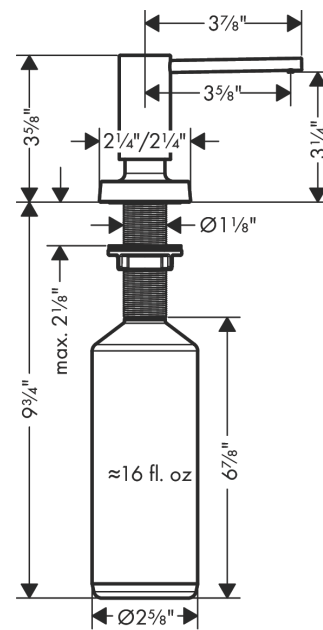

Soap Dispenser, Metris

Finishes : **steel optic** Part no. : **40468801**

Description

Features

- Metal
- Bottle capacity 16 oz
- 2 1/8" maximum counter depth

Item details

List Price \$ 104.00

Compliance

Product image

Scale drawing

Soap Dispenser, Metris

Finishes : **steel optic** Part no. : **40468801**

Exploded drawing

Year of production: >01/19

Soap Dispenser, Metris

Finishes : **steel optic** Part no. : **40468801**

Spare parts list

Year of production: >01/19

Pos.	Description	Part no.	Price	PU
1	pump	93283800	-	1
2	bottle for lotion dispenser	93278000	-	1
3	escutcheon	93284800	-	1