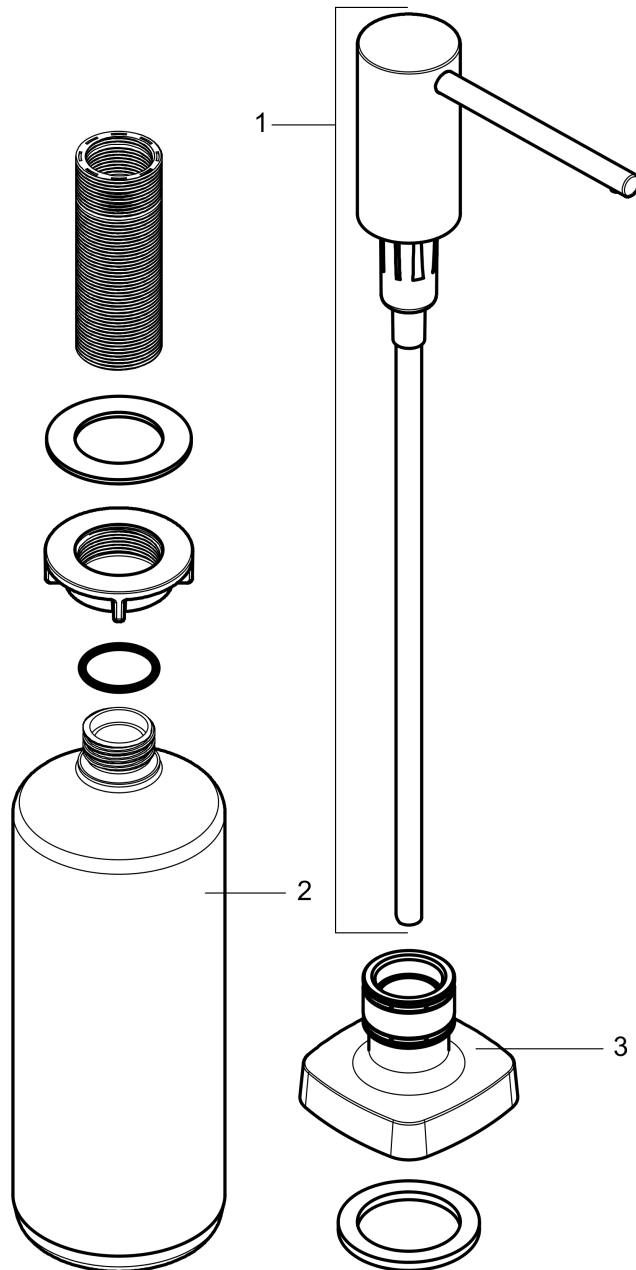

Soap Dispenser, Metris

Finishes : **steel optic** Part no. : **40468801**

Description

Features

- Metal
- Bottle capacity 16 oz
- 2 1/8" maximum counter depth

Item details

List Price \$ 104.00

Compliance

Product image

Scale drawing

Soap Dispenser, Metris

Finishes : **steel optic** Part no. : **40468801**

Exploded drawing

Year of production: >01/19

Soap Dispenser, Metris

Finishes : **steel optic** Part no. : **40468801**

Spare parts list

Year of production: >01/19

Pos.	Description	Part no.	Price	PU
1	pump	93283800	-	1
2	bottle for lotion dispenser	93278000	-	1
3	escutcheon	93284800	-	1