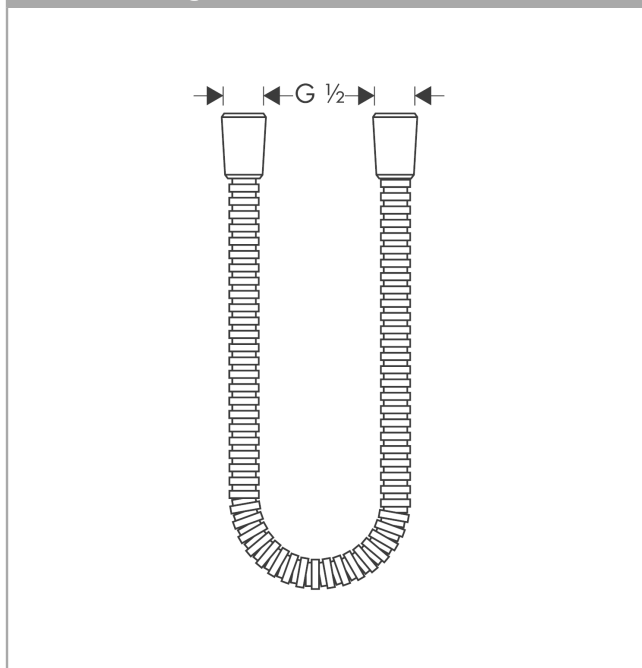

## Metal Handshower Hose, 49"

Finishes : **chrome**    Part no. : **28112000**

#### Features

- Metal shower hose
- Pivot connector prevents hose from tangling
- No-kink hose

### Scale drawing

**Metal Handshower Hose, 49"**  
Finishes : **chrome**    Part no. : **28112000**

## Exploded drawing

Year of production: >12/05

**Metal Handshower Hose, 49"**  
 Finishes : **chrome**    Part no. : **28112000**