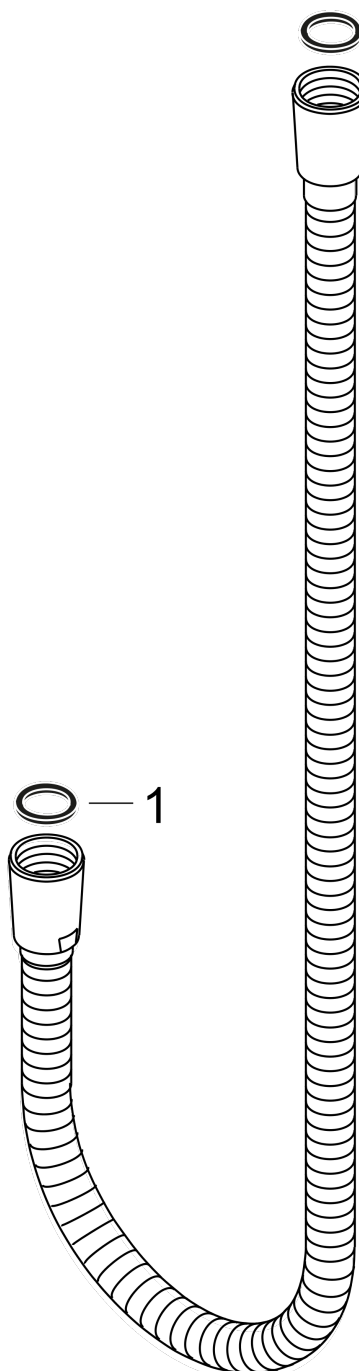

## Metal Handshower Hose, 49"

Finishes : **chrome**    Part no. : **28112000**

#### Features

- Metal shower hose
- Pivot connector prevents hose from tangling
- No-kink hose

### Scale drawing

**Metal Handshower Hose, 49"**  
Finishes : **chrome**    Part no. : **28112000**

## Exploded drawing

Year of production: >12/05

**Metal Handshower Hose, 49"**  
 Finishes : **chrome**    Part no. : **28112000**