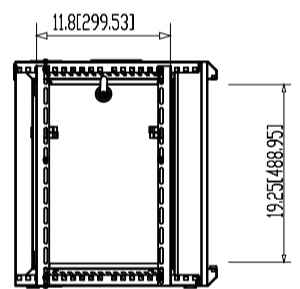

wallmounted network cabinet ,  
 size : 600\*450\*12U . welded construction ,  
 front door glass door . fan included.  
 side panel removable, payload:60KG.  
 Packing with white foam in corners  
 and put in outer carton for shipping.

top view

bottom view

front view

side view

back view

section

Model	Desc
600*450*6U	wallmounted network cabinet , size : 600*450*6U . welded construction , front door glass door . fan included. side panel removable, payload:60KG.Packing with white foam in corners and put in outer carton for shipping.
600*450*9U	wallmounted network cabinet , size : 600*450*9U . welded construction , front door glass door . fan included. side panel removable, payload:60KG.Packing with white foam in corners and put in outer carton for shipping.
600*450*12U	wallmounted network cabinet , size : 600*450*12U . welded construction , front door glass door . fan included. side panel removable, payload:60KG.Packing with white foam in corners and put in outer carton for shipping.
600*450*15U	wallmounted network cabinet , size : 600*450*15U . welded construction , front door glass door . fan included. side panel removable, payload:60KG.Packing with white foam in corners and put in outer carton for shipping.