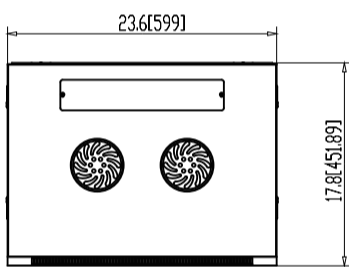

wallmounted network cabinet ,  
 size : 600\*450\*12U . welded construction ,  
 front door glass door . fan included.  
 side panel removable, payload:60KG.  
 Packing with white foam in corners  
 and put in outer carton for shipping.

top view

bottom view

front view

side view

back view

section

Model	Desc
600*450*6U	wallmounted network cabinet , size : 600*450*6U . welded construction , front door glass door . fan included. side panel removable, payload:60KG.Packing with white foam in corners and put in outer carton for shipping.
600*450*9U	wallmounted network cabinet , size : 600*450*9U . welded construction , front door glass door . fan included. side panel removable, payload:60KG.Packing with white foam in corners and put in outer carton for shipping.
600*450*12U	wallmounted network cabinet , size : 600*450*12U . welded construction , front door glass door . fan included. side panel removable, payload:60KG.Packing with white foam in corners and put in outer carton for shipping.
600*450*15U	wallmounted network cabinet , size : 600*450*15U . welded construction , front door glass door . fan included. side panel removable, payload:60KG.Packing with white foam in corners and put in outer carton for shipping.