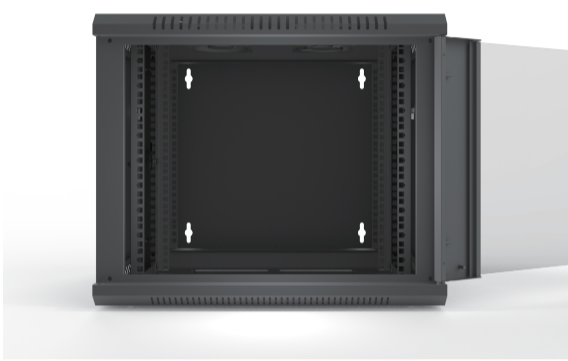

wallmounted network cabinet ,  
 size : 600\*450\*12U . welded construction ,  
 front door glass door . fan included.  
 side panel removable, payload:60KG.  
 Packing with white foam in corners  
 and put in outer carton for shipping.

top view

bottom view

front view

side view

back view

section

Model	Desc
600*450*6U	wallmounted network cabinet , size : 600*450*6U . welded construction , front door glass door . fan included. side panel removable, payload:60KG.Packing with white foam in corners and put in outer carton for shipping.
600*450*9U	wallmounted network cabinet , size : 600*450*9U . welded construction , front door glass door . fan included. side panel removable, payload:60KG.Packing with white foam in corners and put in outer carton for shipping.
600*450*12U	wallmounted network cabinet , size : 600*450*12U . welded construction , front door glass door . fan included. side panel removable, payload:60KG.Packing with white foam in corners and put in outer carton for shipping.
600*450*15U	wallmounted network cabinet , size : 600*450*15U . welded construction , front door glass door . fan included. side panel removable, payload:60KG.Packing with white foam in corners and put in outer carton for shipping.