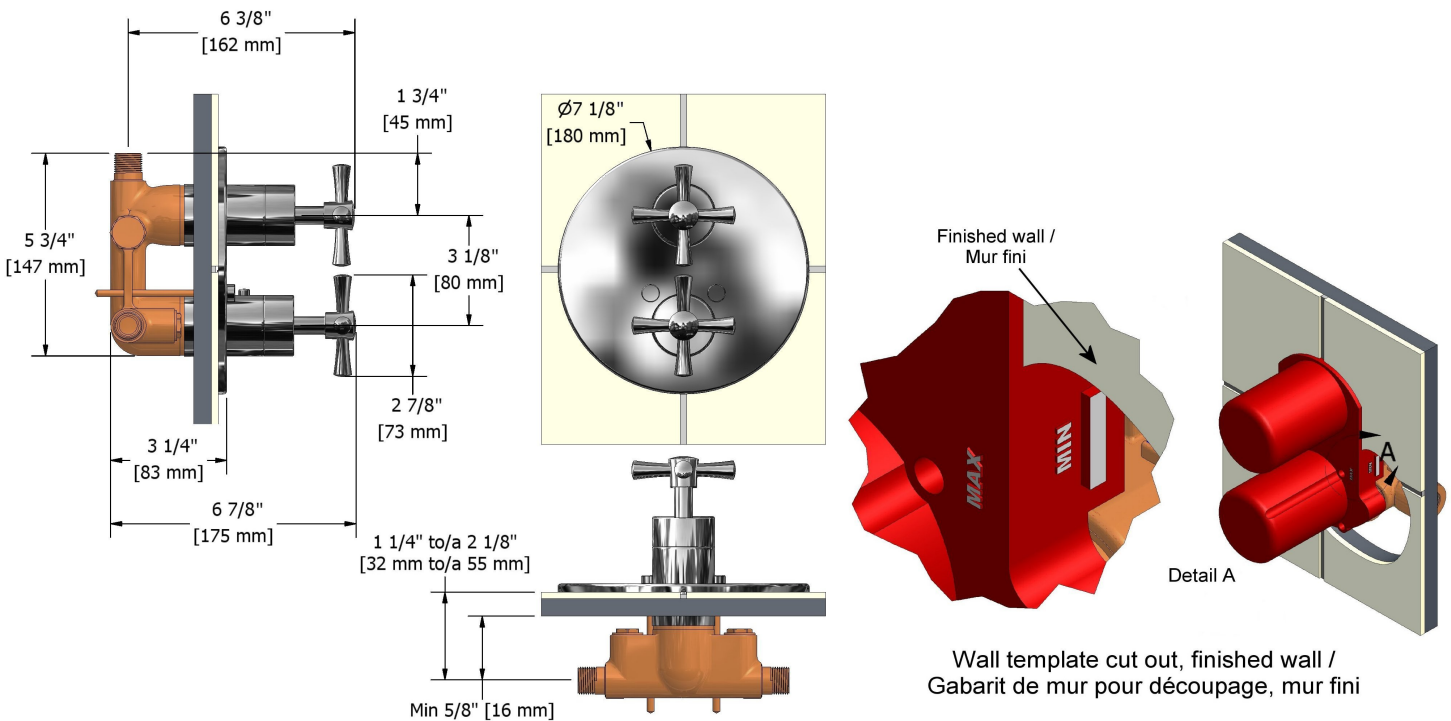

Certifications

- CSA B125.1
- ASME A112.18.1
- ASSE 1016
- CMR248 Approval

UPC®