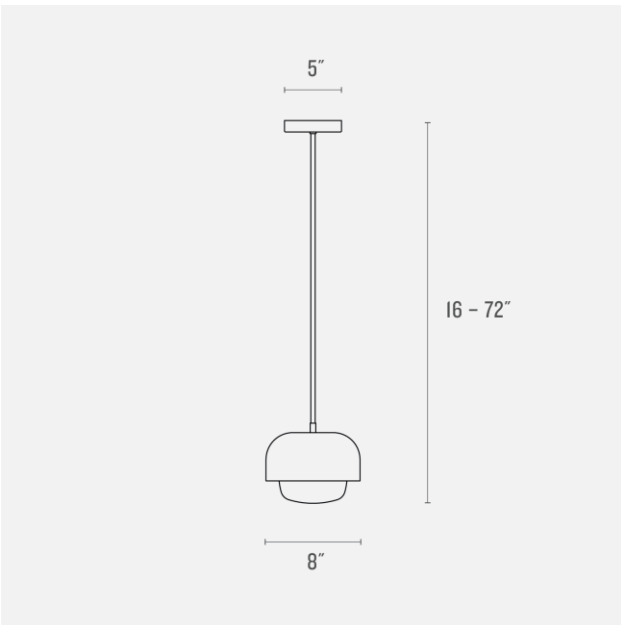

SCHOOLHOUSE

Ray 8" Pendant

Application: Pendant

Product Origin: Processed and assembled in Portland, Oregon using ethically-sourced domestic and global components.

UL Listed: Yes

Max Wattage: 40 W

Voltage: 120/220 Volts

Location Rating: Damp

Dimensions:

Overall: 16"-72"H x 8"W x 8"D

Canopy: 1"H x 5"W x 5"D

Shade: 4.25"H x 8"W x 8"D

Materials: Steel / Glass

Details:

- Includes a 40W equivalent G16 frosted LED bulb (5W, 120V, 2700K, 300 lm, CRI 95)
- Suitable for covered outdoor use
- Max angle for vaulted is 35 degrees

One year guarantee