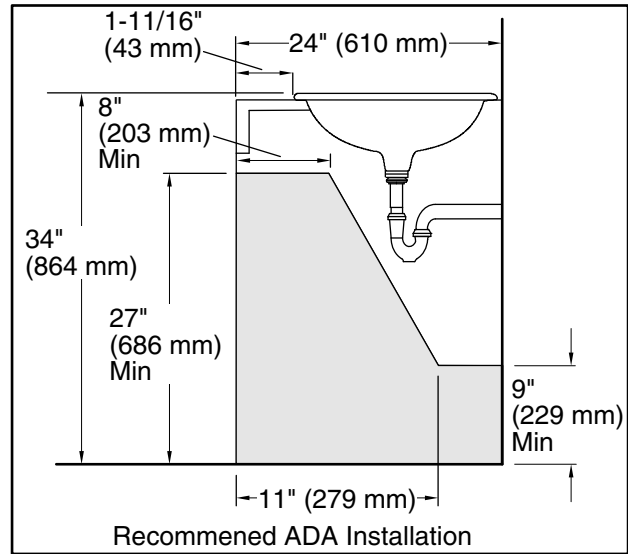

Technical Information

All product dimensions are nominal.

- Basin configuration: Single Bowl
- Bowl area (Only): Length: 17" (432 mm)
  Width: 10-7/8" (276 mm)
  Water depth: 4-7/8" (124 mm)
- With overflow: Yes
- Number of deck holes: 1
- Faucet hole(s): 1-3/16" (30 mm)
- Drain hole: 1-3/4" (44 mm)
- Template: 1003767-7, required, included

Notes

- Install this product according to the installation instructions.
- Measure your actual product for roughing-in details.
- Product dimensions are nominal and may vary per ASME A112.19.2 tolerances.
- ADA compliant when installed to the specific requirements of these regulations.