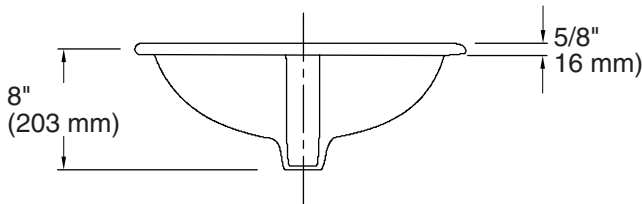

Technical Information

All product dimensions are nominal.

- Basin configuration: Single Bowl
- Bowl area (Only): Length: 17" (432 mm)
  Width: 10-7/8" (276 mm)
  Water depth: 4-7/8" (124 mm)
- With overflow: Yes
- Number of deck holes: 1
- Faucet hole(s): 1-3/16" (30 mm)
- Drain hole: 1-3/4" (44 mm)
- Template: 1003767-7, required, included

Notes

- Install this product according to the installation instructions.
- Measure your actual product for roughing-in details.
- Product dimensions are nominal and may vary per ASME A112.19.2 tolerances.
- ADA compliant when installed to the specific requirements of these regulations.