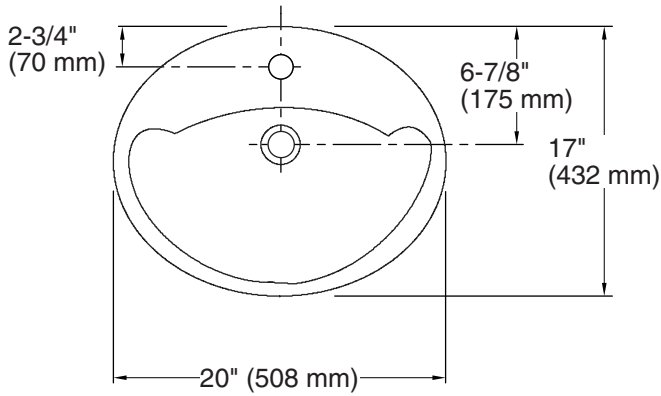

Technical Information

All product dimensions are nominal.

- Basin configuration: Single Bowl
- Bowl area (Only): Length: 17" (432 mm)
  Width: 10-7/8" (276 mm)
  Water depth: 4-7/8" (124 mm)
- With overflow: Yes
- Number of deck holes: 1
- Faucet hole(s): 1-3/16" (30 mm)
- Drain hole: 1-3/4" (44 mm)
- Template: 1003767-7, required, included

Notes

- Install this product according to the installation instructions.
- Measure your actual product for roughing-in details.
- Product dimensions are nominal and may vary per ASME A112.19.2 tolerances.
- ADA compliant when installed to the specific requirements of these regulations.