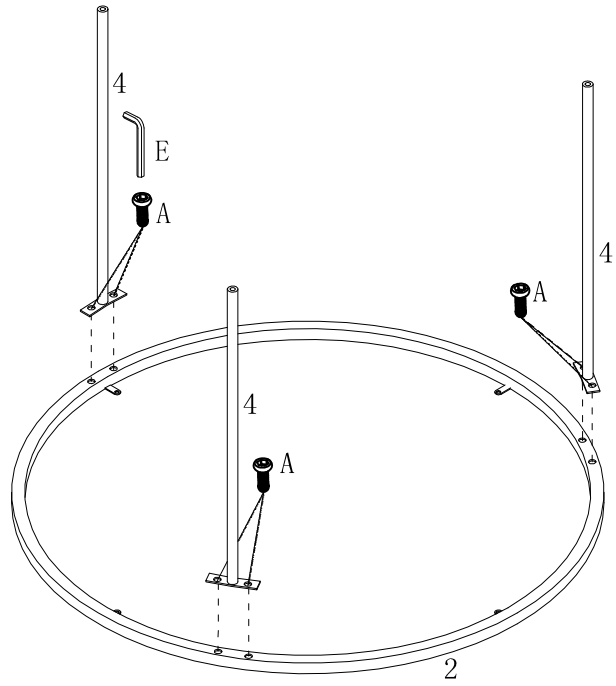

Versanora

Item No: VNF-00076

Item name: Versanora - Marmo Round Side Table
- Faux Marble/Brass

Warning

Small parts and sharp points may be present prior to assembly.

Please follow the assembly instructions closely. Improper assembly can result in personal or property damage. 2 adults are required to safely assemble this product.

Periodically check to make sure all connections are tight. Re-tighten if necessary.

Hardware List:

A		10PCS
B		4PCS
C		4PCS
D		3PCS
E		1PC

Part List:

1	2	3	4
			
1PC	1PC	1PC	3PCS

MADE IN CHINA

www.teamson.com

STEP 1

A:		6 PCS
E:		1 PCS

STEP 1

D:		3 PCS
----	-------------------------------------------------------------------------------------	-------

MADE IN CHINA

www.teamson.com

STEP 2

Anti -Tip hardware assemble