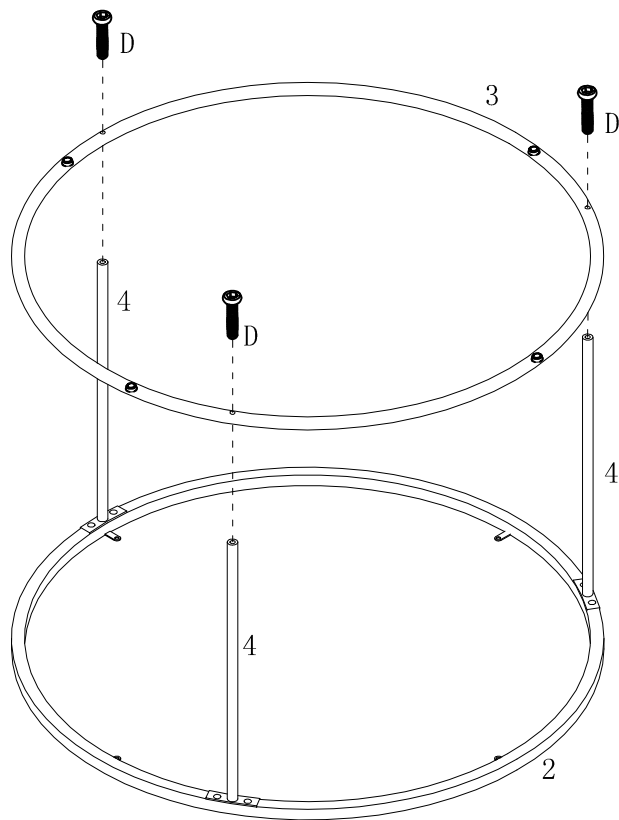

STEP 1

D:		3 PCS

MADE IN CHINA

www.teamson.com