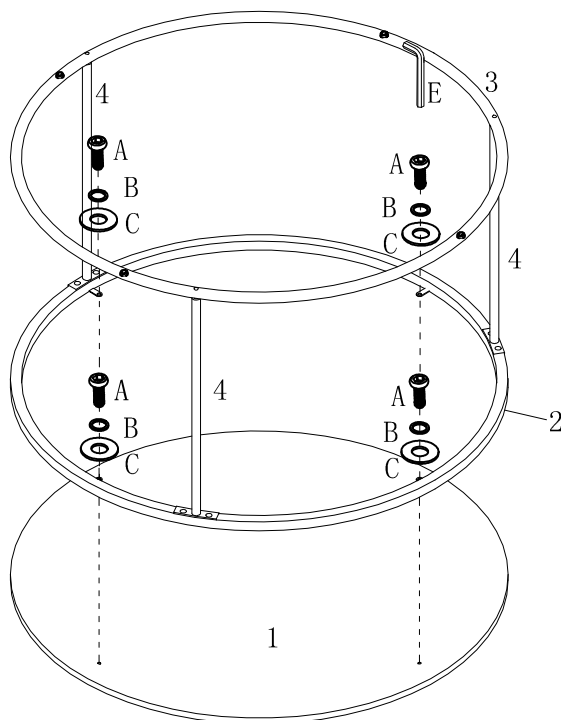

Versanora

Item No: VNF-00076

Item name: Versanora - Marmo Round Side Table
- Faux Marble/Brass

Warning

Small parts and sharp points may be present prior to assembly.

Please follow the assembly instructions closely. Improper assembly can result in personal or property damage. 2 adults are required to safely assemble this product.

Periodically check to make sure all connections are tight. Re-tighten if necessary.

Hardware List:

A		10PCS
B		4PCS
C		4PCS
D		3PCS
E		1PC

Part List:

1	2	3	4
			
1PC	1PC	1PC	3PCS

MADE IN CHINA

www.teamson.com

STEP 1

A:		6 PCS
E:		1 PCS

STEP 1

D:		3 PCS
----	-------------------------------------------------------------------------------------	-------

MADE IN CHINA

www.teamson.com

STEP 2

Anti -Tip hardware assemble

A:		4 PCS
B:		4 PCS
C:		4 PCS
E:		1 PC

STEP 3

MADE IN CHINA

www.teamson.com