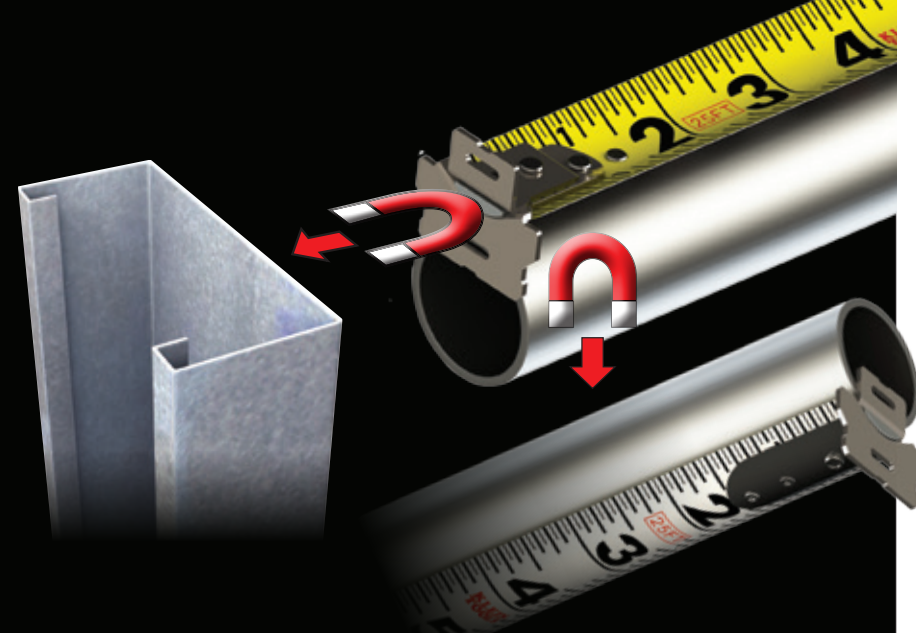

**EXTRA-LARGE BOLD NUMBERS**  
FOR IMPROVED READABILITY

Metric versions  
conveniently show  
both centimeters  
and inches

Up to  
**9-1/2 FT. (3m)**  
STAND-OUT

**DOUBLE SIDED BLADES**  
for multiple viewing positions\*

**RETRACTION  
SPEED BRAKE**

CONTROLS BLADE SPEED AND PROTECTS  
FINGERS FROM HAVING TO TOUCH BLADE

**MAGNETIC END HOOKS**  
WITH DUAL ANGLE POLARITY  
attaches to conduit and steel studs  
to easily read from above or below\*