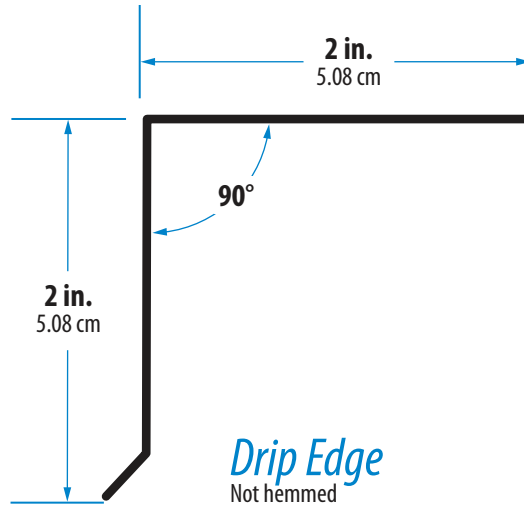

28 Gauge Galvanized Steel · 10 ft. Lengths

RE22G	Galvanized
RE22BL	Black
RE22BR	Brown
RE22BRU	Royal Brown
RE22BRW	Dark Brown
RE22CH	Charcoal
RE22GR	Gray
RE22RD	Red
RE22TN	Tan
RE22WH	White

Not all colors are available
in all markets