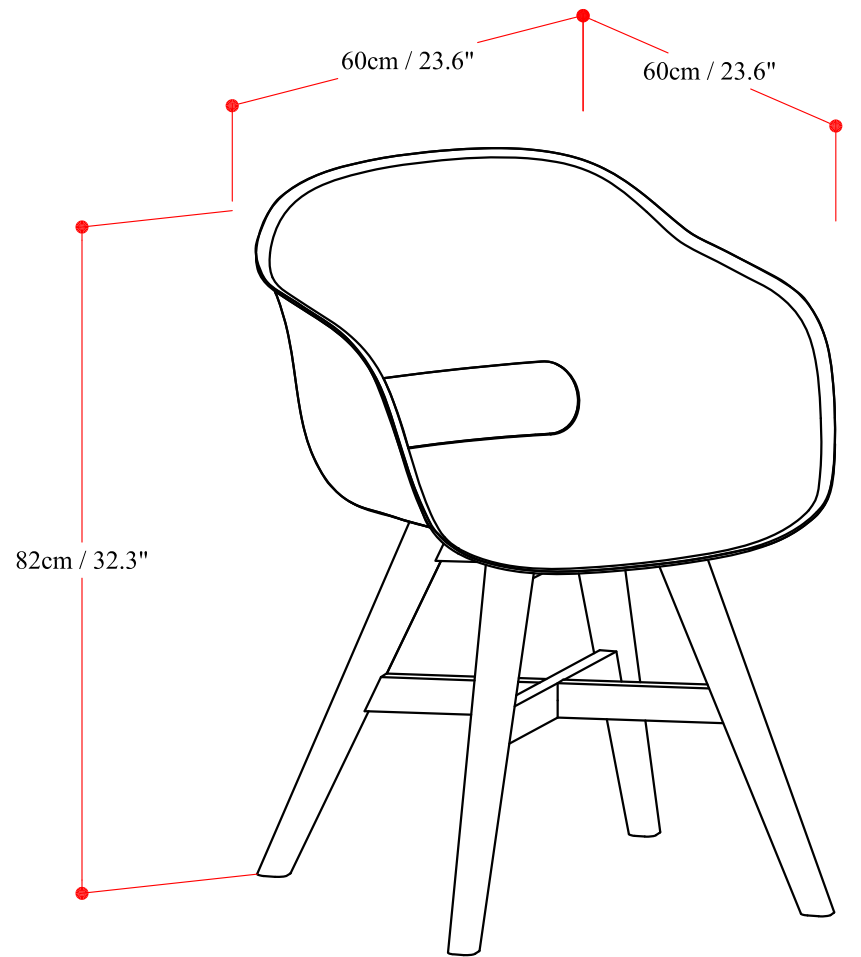

# Kona Outdoor Dining Chair (Set of 2) AXCPTDCH-KON

Net Weight : 14.4 ( lb )