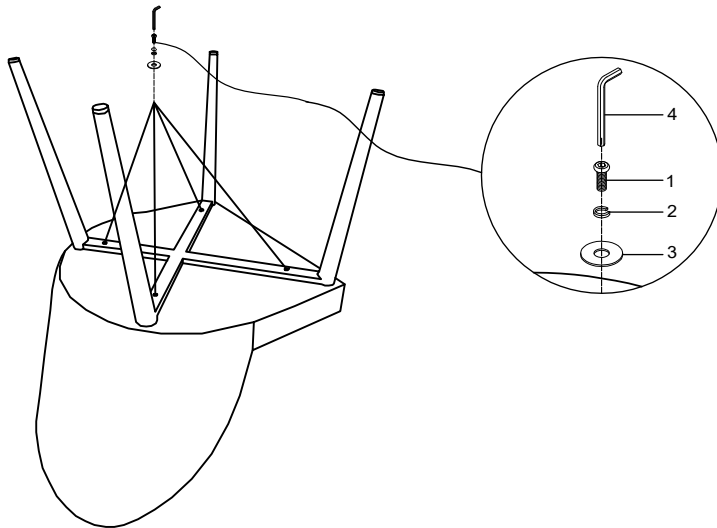

MARILYN DINING CHAIR ASSEMBLY INSTRUCTIONS

PARTS PACKING CONFIGURATION

- A. LEG BASE 1 PC
- B. SEAT 1 PC

HARDWARE ENCLOSED IN CARTON

No	Description	Photo	Quantity
1	ALLEN BOLT (6x35mm)		4 PCS
2	SPRING WASHER (M6)		4 PCS
3	FLAT WASHER(M6)		4 PCS
4	ALLEN KEY (M4)		1 PC

MARILYN DINING CHAIR FULLY ASSEMBLED

STEP 1:

FULLY ASSEMBLED