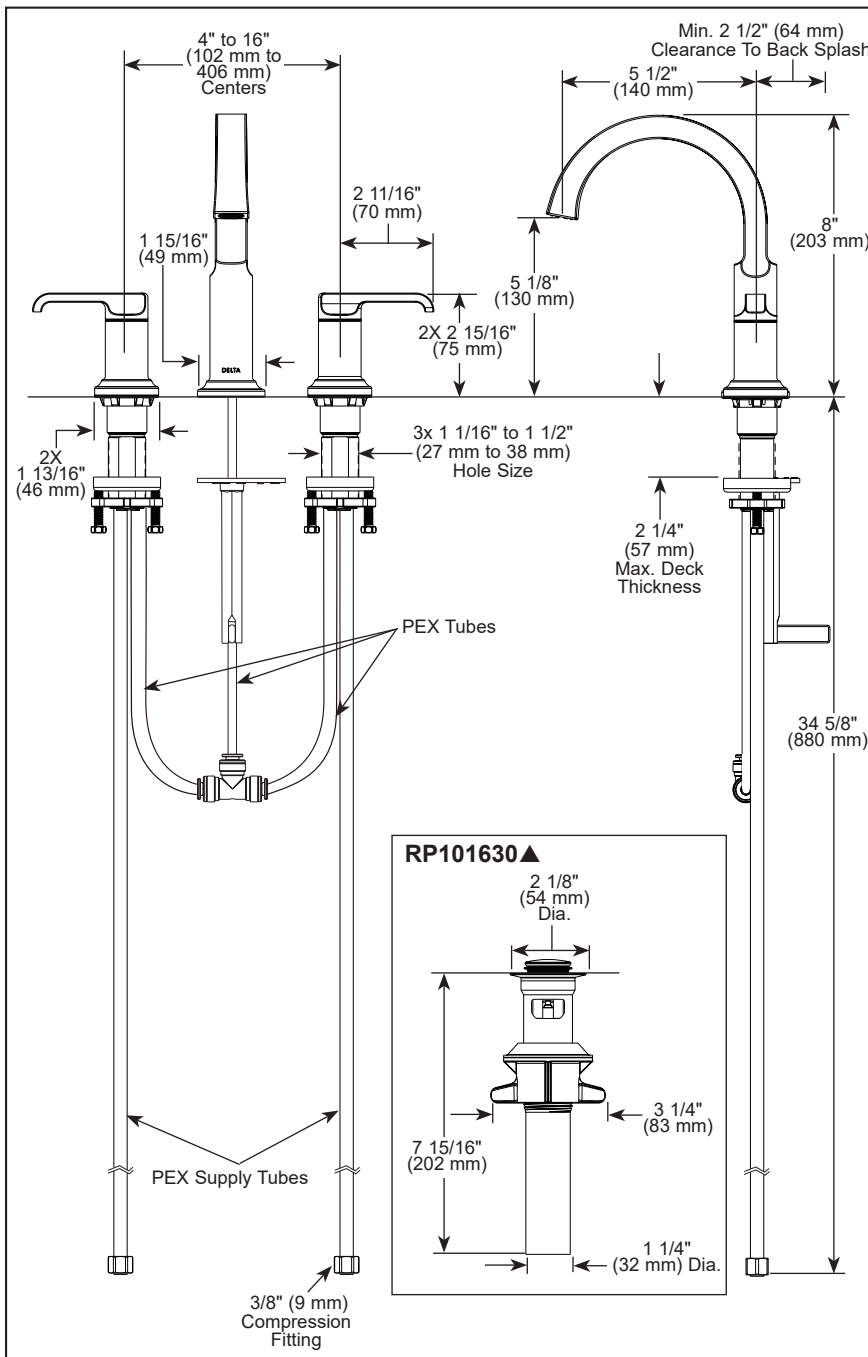

see what Delta can do™

BATHROOM FAUCETS

- Tetra® Bath Collection
- Two Handle Widespread Deck Mount

FEATURES:

- DIAMOND Seal® Technology
- Lumicoat® Finish (-PR models only)
- Lumicoat® Finishes easily wipe clean without cleaners and chemicals on the products most commonly touched areas

STANDARD SPECIFICATIONS:

- Max flow rate 1.2 gpm @ 60 psi, 4.5 L/min @ 414 kPa
- Three-hole mount
- 1/4 turn handle stops
- Hot and cold stems are interchangeable
- Diamond coated ceramic cartridge
- 3/8" O.D. straight PEX supply tubes
- Models have metal drain with push pop-up type fitting with plated flange and stopper, no lift rod hole

COMPLIES WITH:

- ASME A112.18.1 / CSA B125.1
- ASME A112.18.2 / CSA B125.2
- NSF/ANSI/CAN 61 & 372
- EPA WaterSense®
- ♿ ICC/ANSI A117.1

▲ Designate proper finish suffix

Delta Faucet Company reserves the right (1) to make changes in specifications and materials, and (2) to change or discontinue models, both without notice or obligation. Dimensions are for reference only. See current full-line price book or www.deltafaucet.com for finish options and product availability.

DSP-L-35588-DST Rev. C

Delta Faucet Company
 55 E. 111th Street, Carmel, IN 46280
 350 South Edgeware Road, St. Thomas, ON N5P 4L1
 © 2025 Delta Faucet Company