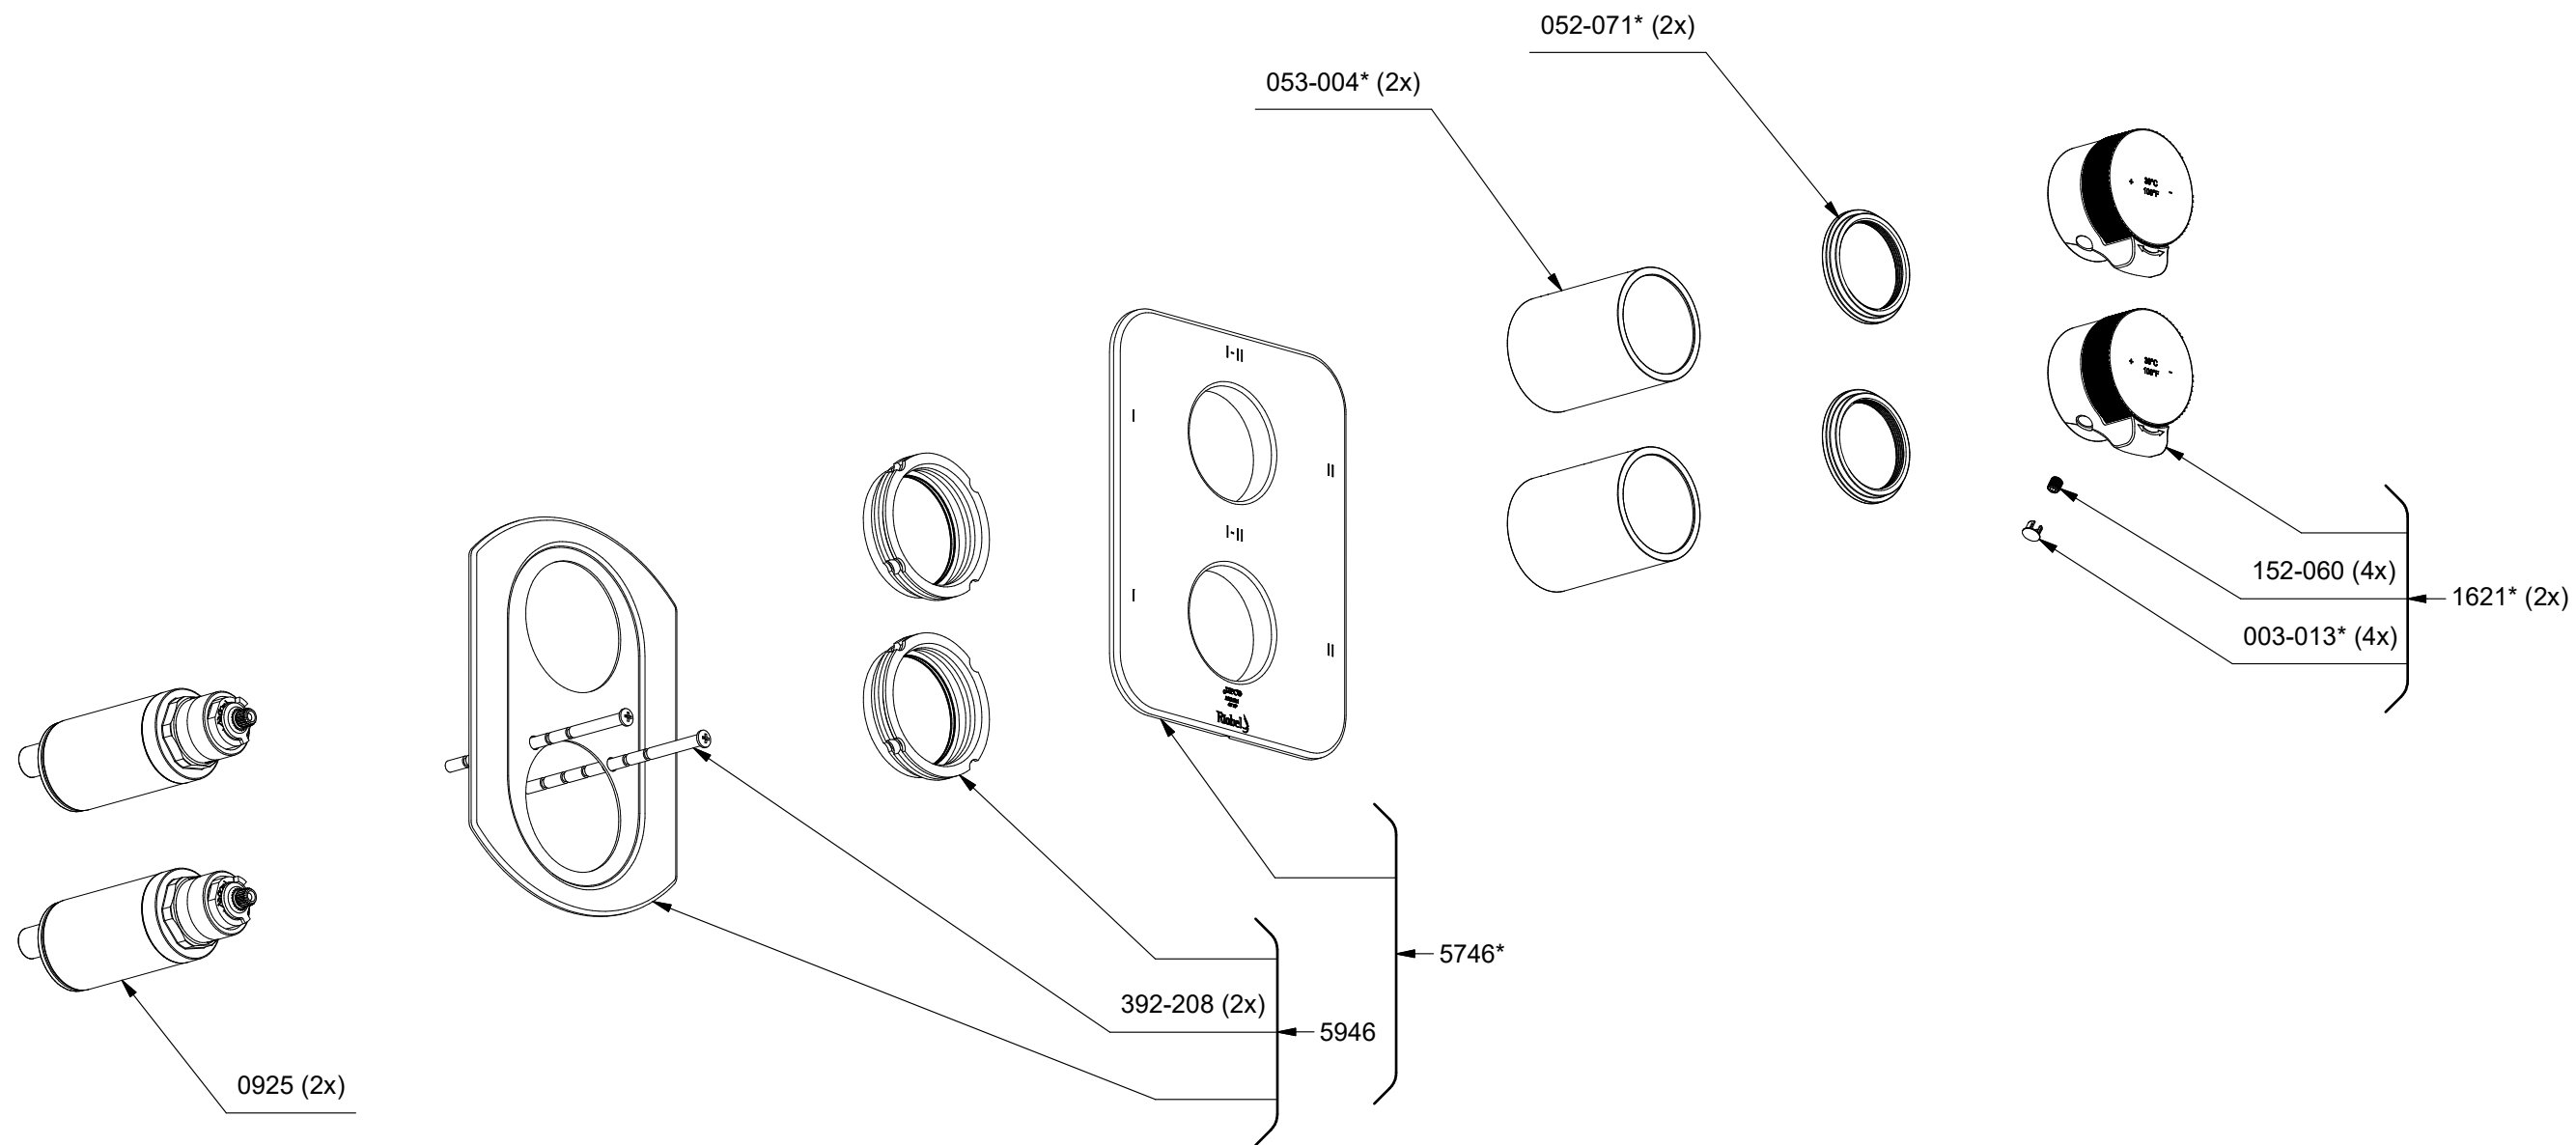

TFR46

Fresk
4-way Type T/P coaxial valve trim

*Les dimensions, les modèles et les finis présentés peuvent différer. / Sizes, models and finishes may differ from those presented.

*Finish determined by Suffix

Finish	Description
C	Chrome
BN	Brushed Nickel

TOOL :

505-025 (Allen key 2.5mm)