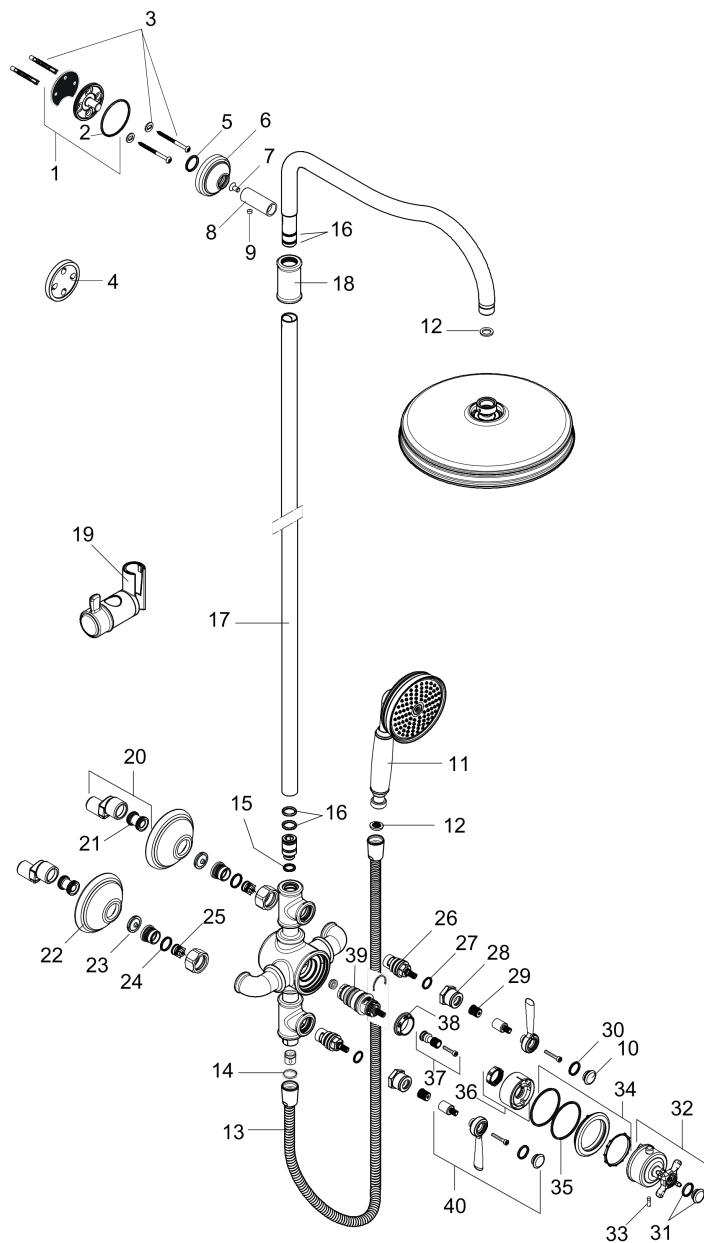

AXOR Montreux
Showerpipe 240 1-Jet, 1.8 GPM
Finishes : **chrome**   Part no. : **16574001**

Exploded drawing

Year of production: >01/18

AXOR Montreux
Showerpipe 240 1-Jet, 1.8 GPM
Finishes : **chrome**   Part no. : **16574001**

Spare parts list

Year of production: >01/18

Pos.	Description	Part no.	PC	PU
1	wall flange	95688000	0	1
2	O-Ring 50x2	98187000	0	1
3	mounting set	96179000	0	1
4	tile-matching-disk	95239000	0	1
5	O-ring 20x2	98165000	0	1
6	escutcheon Ø 60 mm	92982000	0	1
7	screw	92137000	0	1
8	sleeve	92166000	0	1
9	hollow set screw M6x5	98447000	0	1
10	set of screw covers	93182000	0	1
11	handshower	16320000	0	1
12	filter packing	94246000	0	1
13	shower hose 1,60 m	28116000	0	1
14	seal	98058000	0	1
15	O-ring 12x2,25	98382000	0	1
16	O-ring 15x2,5	98131000	0	1
17	pipe 973 mm	92468000	0	1
18	sleeve	92983000	0	1
19	support, assy	98723000	0	1
20	set of S-unions (±32 mm)	98592000	0	1
21	noise reduction	96429000	0	1
22	escutcheon	98595000	0	1
23	filter packing	96922000	0	1
24	O-ring 17x1,5	98137000	0	1
25	non return valve	96737000	0	1
26	shut off unit right closing	94009000	0	1
27	O-ring 14x1,78	92984000	0	1
28	sleeve	92712000	0	1
29	adapter for handle	92375000	0	1
30	O-ring 16x2	98133000	0	1
31	set of screw covers, cold / hot water / neutral	97987000	0	1
32	handle for thermostat	16594000	0	1
33	hollow set screw M5x16	97666000	0	1
34	deco-ring	92985000	0	1