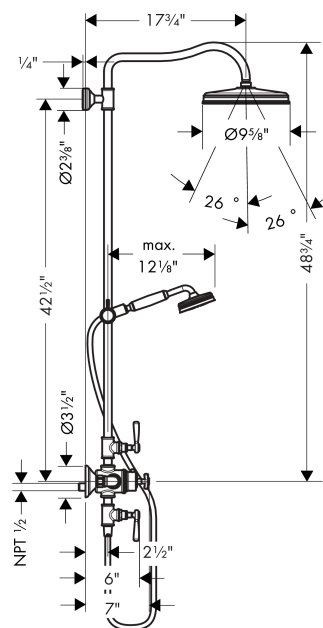

AXOR Montreux
Showerpipe 240 1-Jet, 1.8 GPM
 Finishes : **chrome** Part no. : **16574001**

Description

Features

- Height-adjustable hand shower holder
- Flow: 1.8 GPM (6.8 L/Min)
- Anti-scald 100° safety stop
- Integrated volume controls
- Outlets may not be operated simultaneously
- Exposed installation
- Thermostatic cartridge

Technology

Product image

Scale drawing

AXOR Montreux
Showerpipe 240 1-Jet, 1.8 GPM
 Finishes : **chrome** Part no. : **16574001**

Exploded drawing

Year of production: >01/18

AXOR Montreux
Showerpipe 240 1-Jet, 1.8 GPM
 Finishes : **chrome** Part no. : **16574001**

AXOR Montreux
Showerpipe 240 1-Jet, 1.8 GPM
 Finishes : **chrome** Part no. : **16574001**

Spare parts list

Year of production: >01/18

Pos.	Description	Part no.	PC	PU
35	O-ring 48x2,5	92987000	0	1
36	sleeve	92986000	0	1
37	adapter for handle	96435000	0	1
38	nut	98913000	0	1
39	thermostat cartridge	98282001	0	1
40	handle	92705000	0	1