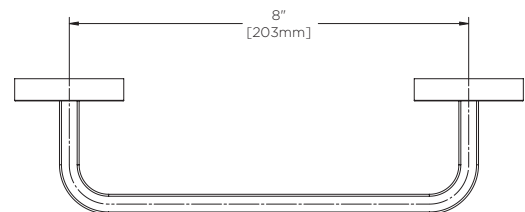

## Vector® Hand Towel Bar

**FEATURES:**

- Hand Towel Bar measures 8" in length
- Metal construction
- Corrosion resistant finishes
- Mounting hardware is included
- Coordinates with Vector Collection

**STOCK FINISHES:**

1. All dimensions are in inches (millimeters) unless otherwise specified and are subject to change without notice.

Architect/Engineer Approval Space:

P: 800-537-2107

F: 800-977-2747

W: WWW.SPEAKMAN.COM

R: 03-JANUARY 2020