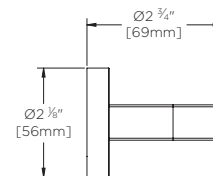

## Vector® Hand Towel Bar

**FEATURES:**

- Hand Towel Bar measures 8" in length
- Metal construction
- Corrosion resistant finishes
- Mounting hardware is included
- Coordinates with Vector Collection

**STOCK FINISHES:**

1. All dimensions are in inches (millimeters) unless otherwise specified and are subject to change without notice.

Architect/Engineer Approval Space:

P: 800-537-2107

F: 800-977-2747

W: WWW.SPEAKMAN.COM

R: 03-JANUARY 2020