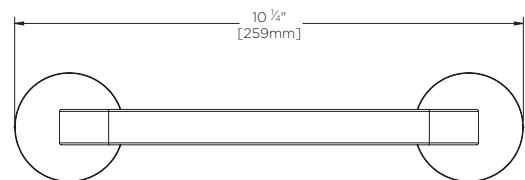

## Vector® Hand Towel Bar

**FEATURES:**

- Hand Towel Bar measures 8" in length
- Metal construction
- Corrosion resistant finishes
- Mounting hardware is included
- Coordinates with Vector Collection

**STOCK FINISHES:**

1. All dimensions are in inches (millimeters) unless otherwise specified and are subject to change without notice.

Architect/Engineer Approval Space:

P: 800-537-2107

F: 800-977-2747

W: WWW.SPEAKMAN.COM

R: 03-JANUARY 2020