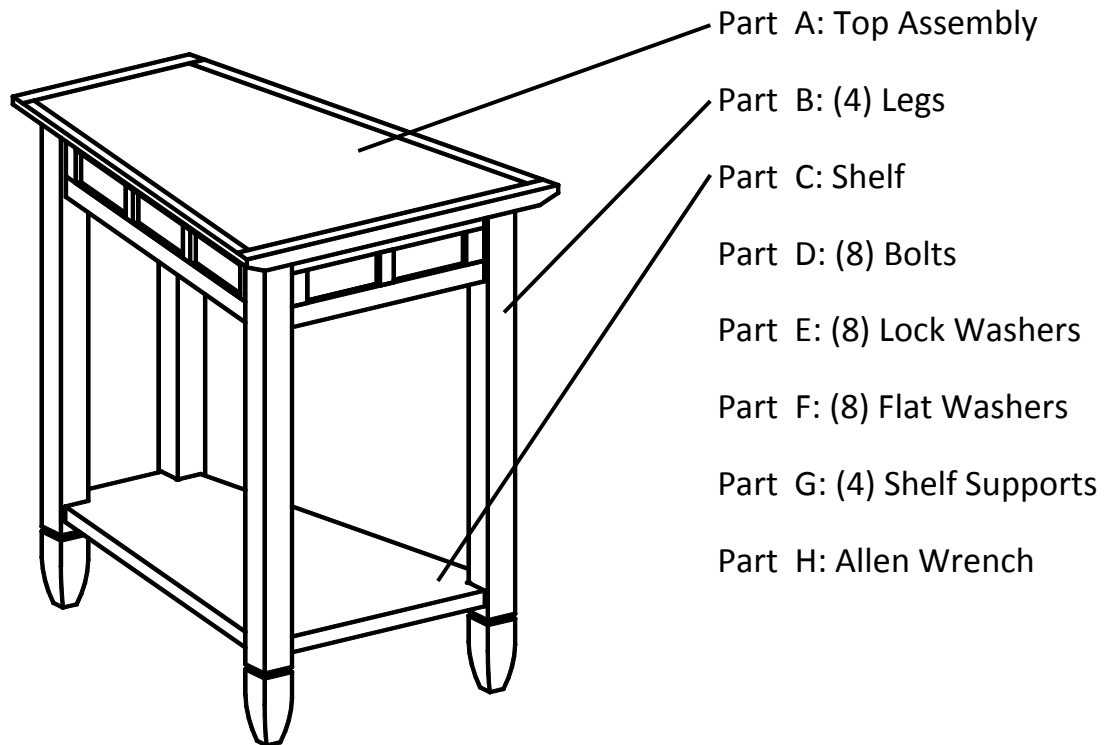

## Assembly Instructions, #10056 Compact Wedge Table

1. Place top assembly upside down and fasten four legs with (8) bolts, flat washers and lock washers. The lock washer goes between the head of the bolt and the flat washer. Do not tighten yet.
2. Place table upright and insert (4) shelf supports into holes in legs.
3. Place the shelf onto the shelf supports. Now you can tighten the bolts in step 1.
4. That's it! Enjoy your new Favorite Finds by Leick Furniture.