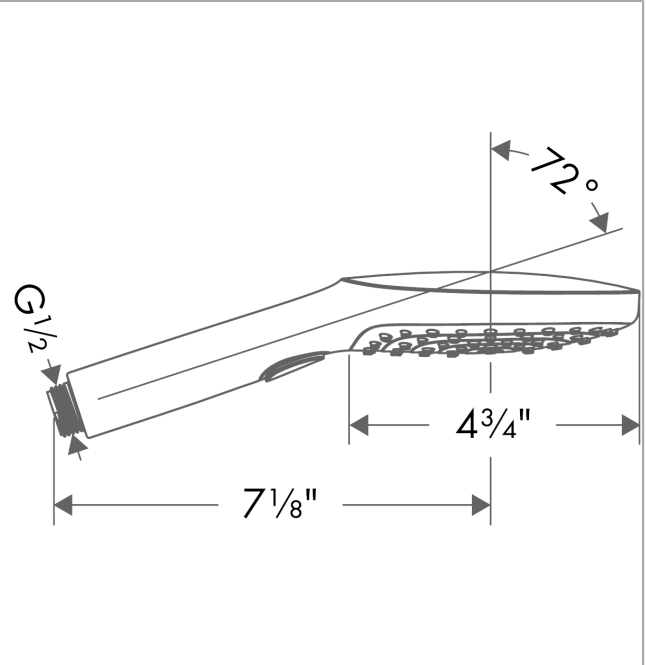

Raindance Select E

Handshower 120 3-Jet, 2.5 GPM

Finishes : **brushed nickel** Part no. : **26521821**

Description

Features

- Select button for comfortable alternation of spray modes
- 78 no-clog spray channels
- Spray modes: RainAir, Rain, Whirl
- Flow: 2.5 GPM (9.5 L/Min)
- Fully-finished matching spray face

Item details

List Price \$ 193.00

Technology

Compliance

Product image

Scale drawing

Raindance Select E
Handshower 120 3-Jet, 2.5 GPM
Finishes : **brushed nickel** Part no. : **26521821**

Exploded drawing

Year of production: >10/13

Raindance Select E
Handshower 120 3-Jet, 2.5 GPM
 Finishes : **brushed nickel** Part no. : **26521821**

Spare parts list

Year of production: >10/13

Pos.	Description	Part no.	Price	PU
1	filter packing	94246000	-	1