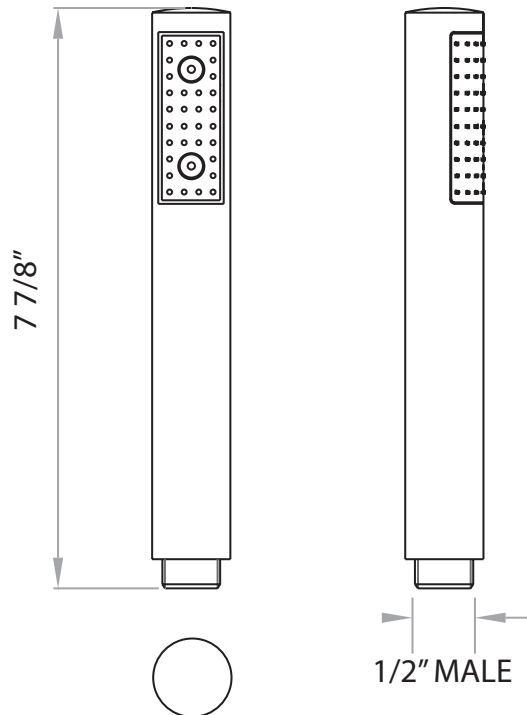

SPECIFICATIONS

DESCRIPTION

- Complements Lombardia® collection and other modern designs
- 1 function

FLOW

- 1.8 GPM/6.7 LPM at 60 PSI (WaterSense and CEC compliant)

STANDARDS

- A112.18.1/ CSA B125.1
- CEC

WARRANTY

- Most products or parts carry "Limited Warranties" against manufacturing defects. For US customers please visit houseofrohl.com/support and for Canadian customers please visit houseofrohl.ca/support for complete product and finish warranty.

MODEL: C7135

For warranty or additional information, contact:

U.S.A.
houseofrohl.com/support
1-800-777-9762

QUEBEC / MARITIMES / WESTERN CANADA
QUÉBEC / MARITIMES / OUEST CANADIEN
QUEBEC / MARITIMOS / CANADA OCCIDENTAL
houseofrohl.ca/support
1-866-473-8442

ONTARIO
houseofrohl.ca/support
1-800-287-5354