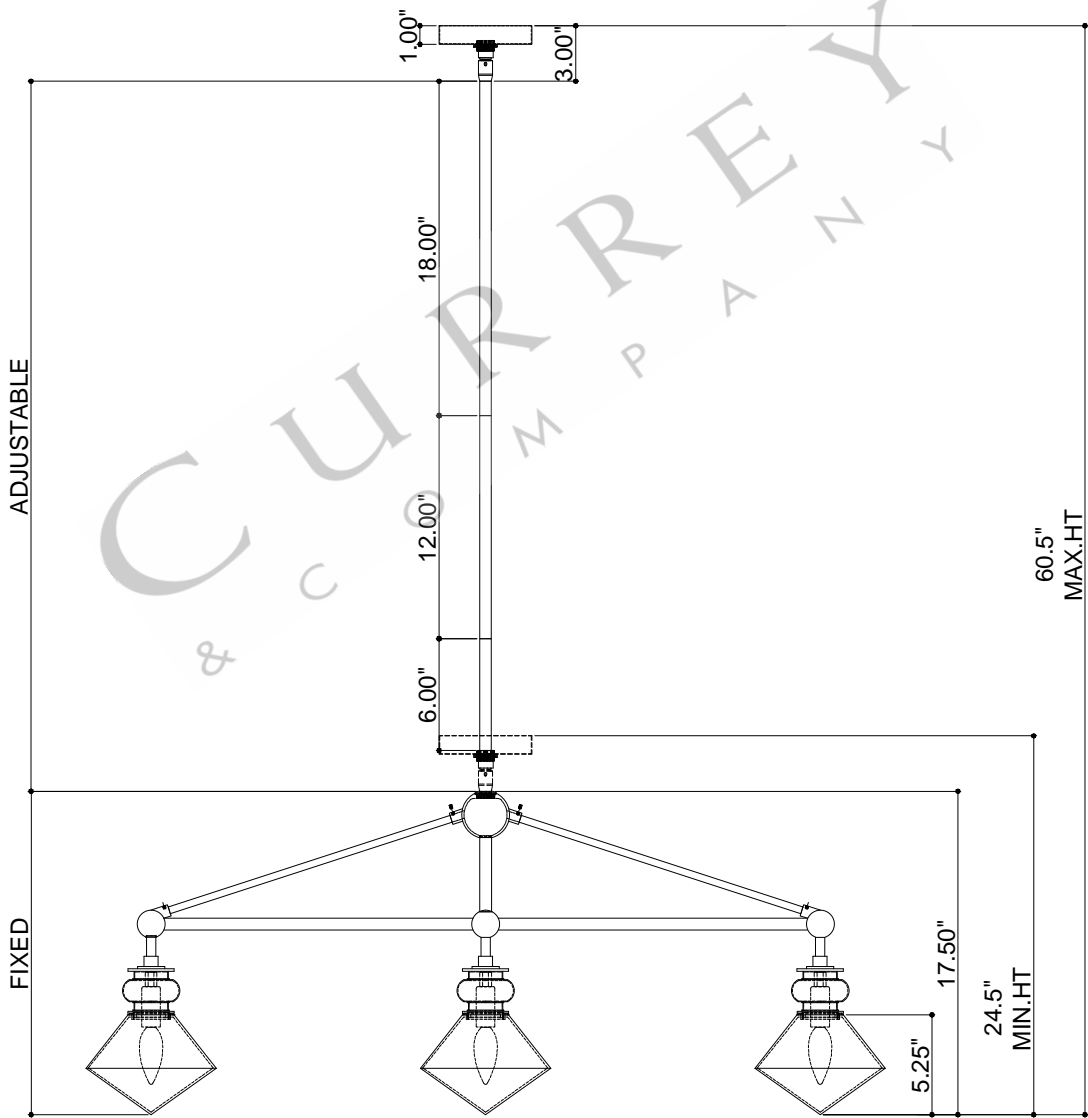

TOP VIEW

CANOPY DETAIL

FRONT VIEW

9000-0614

ALL WORK © 2020 CURREY & COMPANY