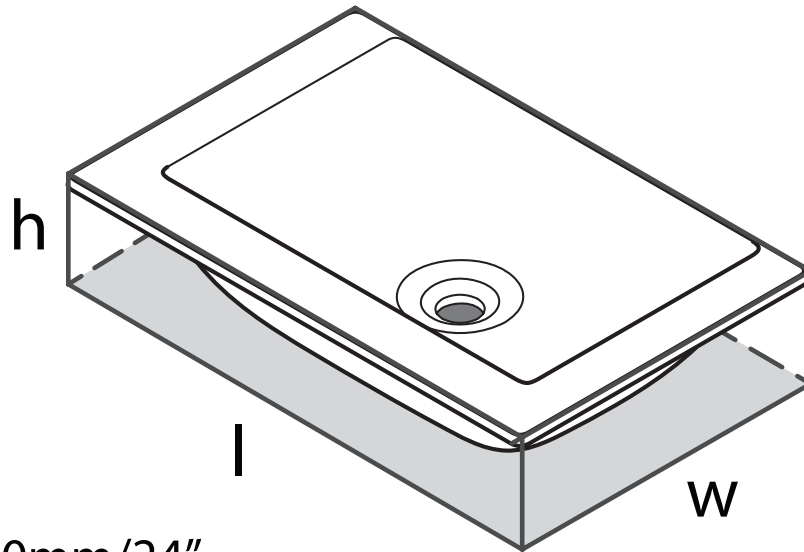

SPECIFICATIONS

DESCRIPTION

- Made from naturally bright white Volcanic Limestone™
- Drain required and sold separately: Order K-25 or K-28 if drain is needed
- Requires decking or support (not included)
- Includes an Internal Overflow

Kaldera

21" x 17" Undermount Rectangular Lavatory Sink

MODEL: UB-KAL-62

$l = 610\text{mm}/24''$

$w = 420\text{mm}/16\frac{1}{2}''$

$h = 134\text{mm}/5\frac{1}{4}''$

For warranty or additional information, contact: