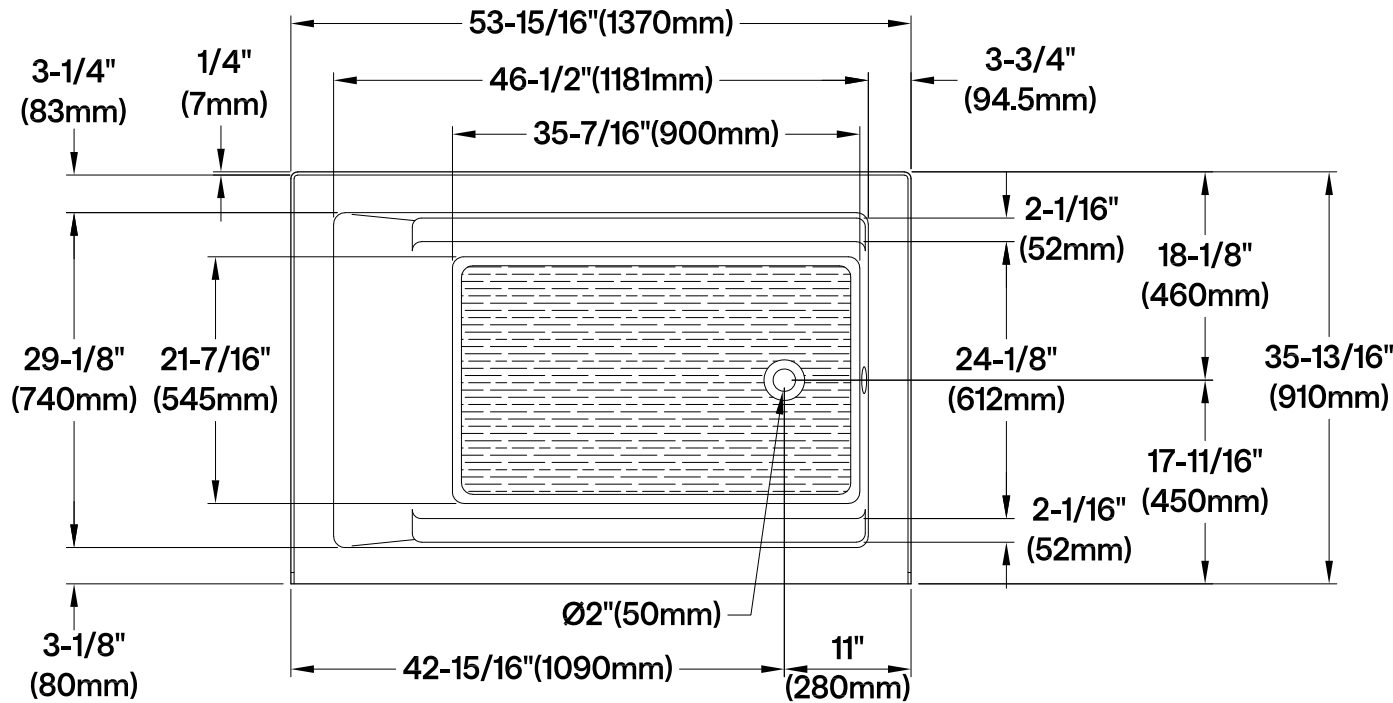

### 54" Acrylic Anti-Skid Alcove Tub with Right Hand Drain Hole

M10 x 60 (2 pcs)  
M10 x 45 (2 pcs)

### Drain Hole Size (Scale 3:1)