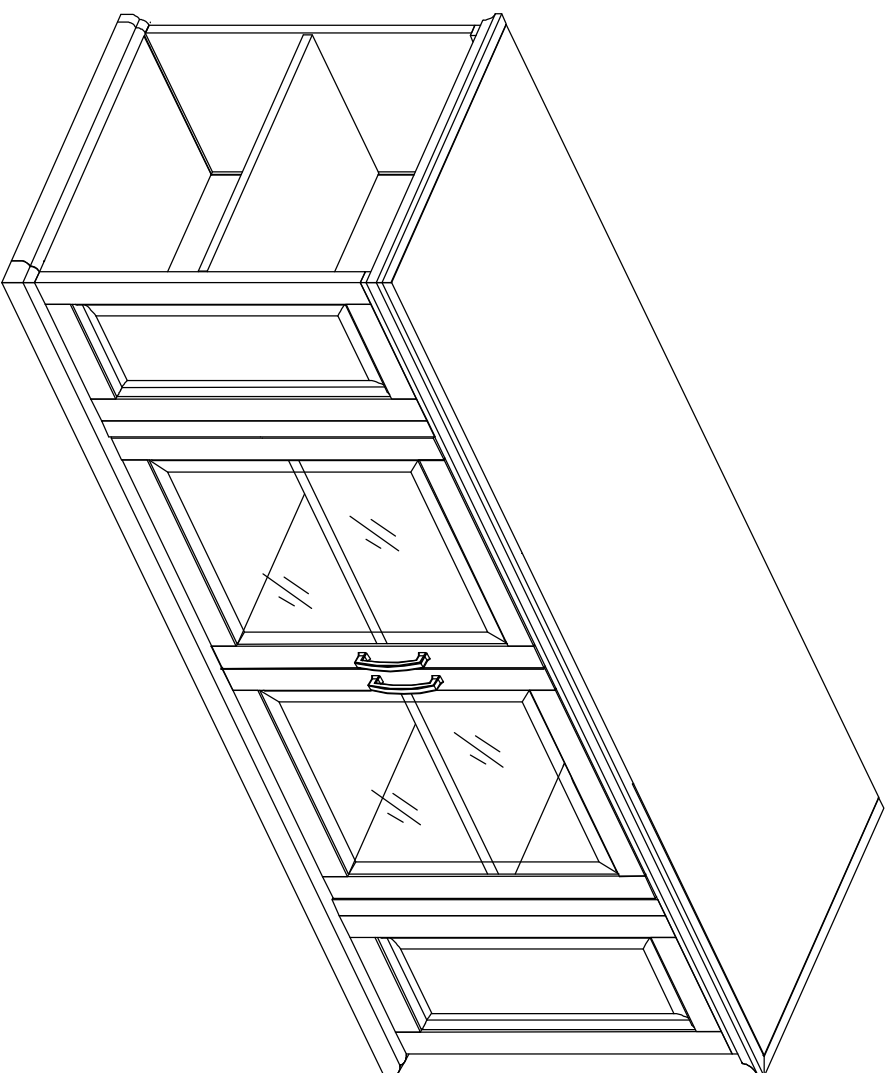

ITEM# 84162

Gray Washed Oak 62"

TV Stand with Bookcase Ends

Leick
Home
SINCE 1970

2219 S. 19th St.

Sheboygan, WI 53081

Ph: 920-451-4060

Fax: 920-451-4063

info@leickhome.com

Hardware List

Item	Description	Qty
a	Bolt 1/4"*1-1/8"	7PCS
b	Allen wrench	1PC
c	Washer 1/4"*12mm	7PCS
d	Shelf metal clip	12PCS
e	Door Pull	2PCS
f	Machine screw for door pull 5/32"*3/4"	4PCS