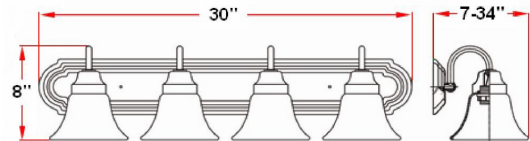

Allante 4-Light Vanity Light  
Oil Rubbed Bronze

SPECIFICATIONS

MOUNTING:	Wall Mount	LED BRIGHTNESS (LUMENS):	N/A
SLOPED CEILING ADAPTABLE:	No	LED COLOR CORRELATED TEMPERATURE (CCT):	N/A
LAMP TYPE 1:	Maximum 60W Medium Base Bulb	LED COLOR RENDERING INDEX (CRI):	N/A
BULB INCLUDED:	No	LED EFFICACY:	N/A
WATTS PER BULB:	60W	LED AVERAGE RATED LIFE:	N/A
TOTAL WATTAGE:	240W	ENERGY EFFICIENT:	No
DIMMABLE:	Yes	LIGHTING AMPS:	0.5
MATERIAL CONSTRUCTION:	Steel	VOLTAGE:	120V
ASSEMBLED DIMENSIONS:	8" H x 30" L x 7.75" D		
WEIGHT:	9.87 lbs.		
BACKPLATE DIMENSIONS:	4.02" H x 30" W		
CANOPY/PLATE DIMENSIONS:	N/A		
GLASS/SHADE DIMENSIONS:	3.94" H x 6.06" L x 6.06" D		
GLASS/SHADE MATERIAL:	Glass		
GLASS/SHADE TYPE:	Frosted		
GLASS/SHADE COLOR:	White		