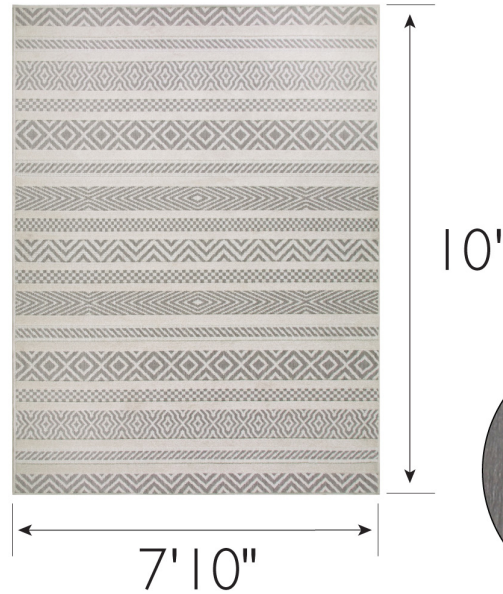

Everald Indoor/Outdoor Area Rug 7'10" x 10'  
Gray and Ivory

0.2" Thick

**SPECIFICATIONS**

<b>MATERIAL:</b>	Polypropylene	<b>CONSTRUCTION:</b>	Machine Made
<b>BACKING MATERIAL:</b>	Polypropylene	<b>CONSTRUCTION TECHNIQUE:</b>	Power Loom
<b>INDOOR/OUTDOOR:</b>	Indoor/Outdoor Use	<b>REMOVABLE BACKING:</b>	No
<b>SHAPE:</b>	Rectangle	<b>NON-SLIP BACKING:</b>	No
<b>COLOR:</b>	Gray and Ivory	<b>WATER RESISTANT:</b>	Yes
<b>ASSEMBLED DIMENSIONS:</b>	0.2" H x 7'10" W x 10' L	<b>SAFE FOR HEATED FLOORS:</b>	No
<b>ASSEMBLED WEIGHT:</b>	15.65 lbs.	<b>FLAME RETARDANT:</b>	No
<b>PILE HEIGHT:</b>	0.2"	<b>ANTI-MICROBIAL:</b>	No
<b>PILE HEIGHT VARIATION:</b>	Yes		
<b>RUG FRINGE OR TASSLE:</b>	No		
<b>MACHINE WASHABLE:</b>	No		
<b>RUG PAD RECOMMENDED:</b>	Yes		