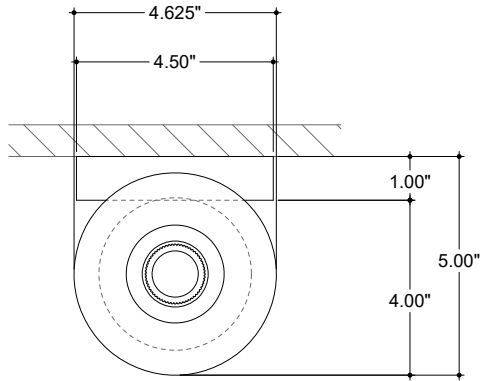

ITEM: 5800-0058

Overall Dimensions

Height: 17.75"

Width: 4.625"

Depth: 5"

TOP VIEW

FRONT VIEW

SIDE VIEW