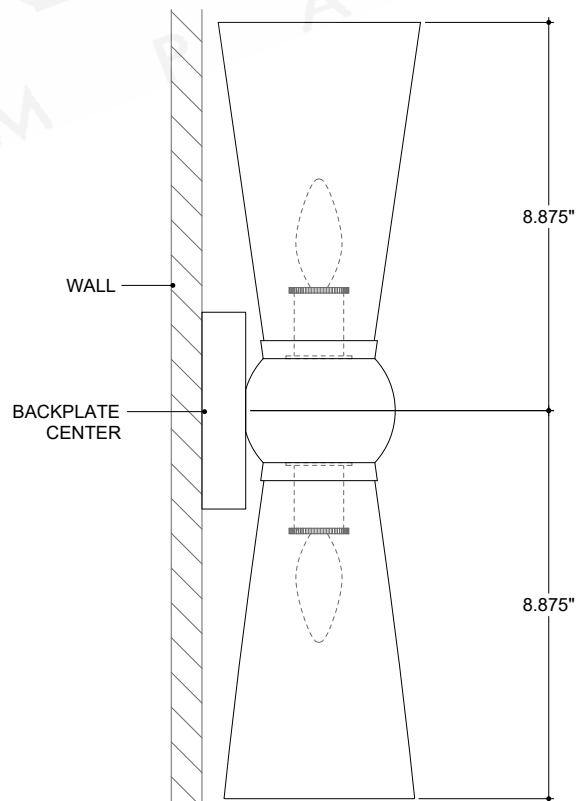

ITEM: 5800-0058

Overall Dimensions

Height: 17.75"

Width: 4.625"

Depth: 5"

TOP VIEW

FRONT VIEW

SIDE VIEW