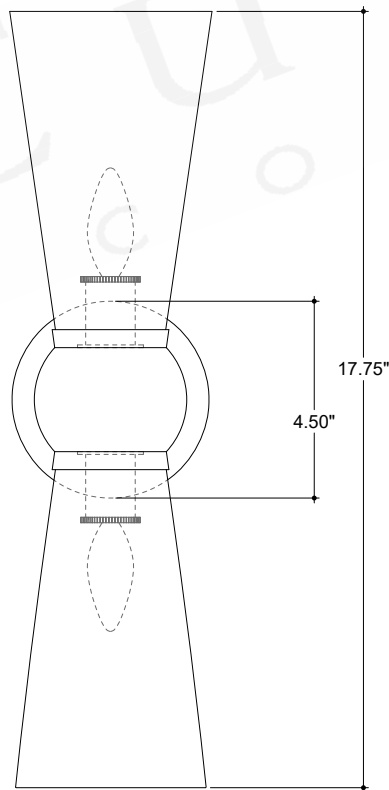

ITEM: 5800-0058

Overall Dimensions

Height: 17.75"

Width: 4.625"

Depth: 5"

TOP VIEW

FRONT VIEW

SIDE VIEW